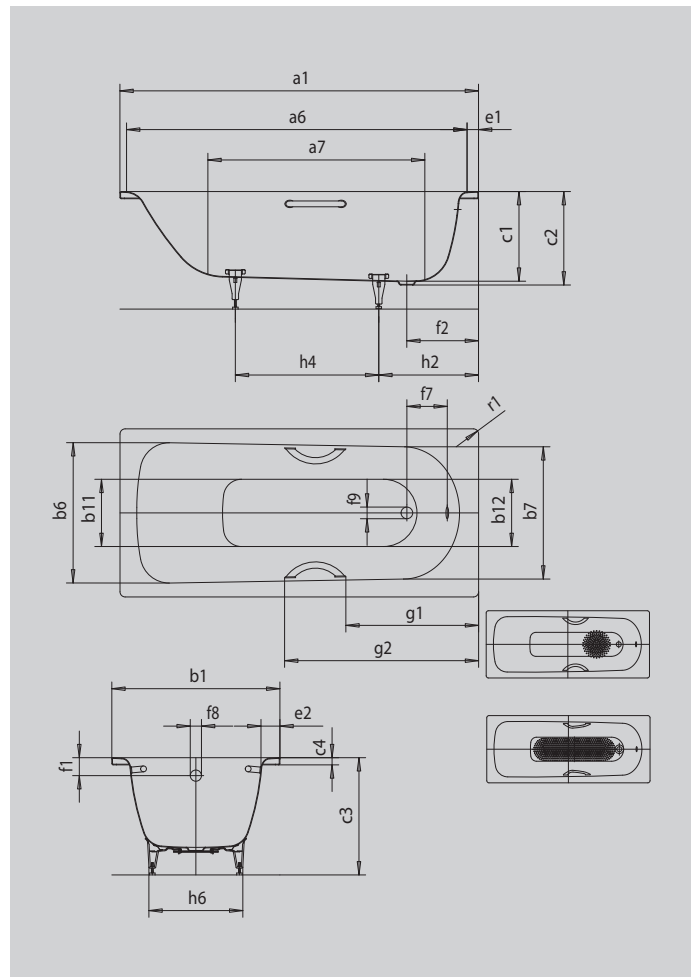

## SANIFORM PLUS STAR

- one-seater bath with waste at foot end
- classic four-cornered model
- also available with grips
- made of KALDEWEI steel enamel

Similar illustration

Model		331
External length	a <sub>1</sub>	1500 mm
Internal length (top)	a <sub>6</sub>	1330 mm
Internal length (bottom)	a <sub>7</sub>	950 mm
External width	b <sub>1</sub>	700 mm
Internal width (top)	b <sub>6</sub> ; b <sub>7</sub>	550; 530 mm
Internal width (bottom)	b <sub>11</sub> ; b <sub>12</sub>	390; 350 mm
Depth inside	c <sub>1</sub>	400 mm
Depth incl. waste hole	c <sub>2</sub>	410 mm
Height with feet	c <sub>3</sub>	545 - 560 mm
Height of rim	c <sub>4</sub>	32 mm
Width of rim (foot end; long side)	e <sub>1</sub> ; e <sub>2</sub>	70; 75 mm
Distance top edge to centre of overflow hole	f <sub>1</sub>	63 mm
Distance bath edge to centre of waste hole	f <sub>2</sub>	320 mm
Distance centre of waste hole to centre of overflow hole	f <sub>7</sub>	222 mm
Diameter of overflow hole	f <sub>8</sub>	Ø 52 mm
Diameter of waste hole	f <sub>9</sub>	Ø 52 mm
Distance bath edge (foot end) to start of grip	g <sub>1</sub>	534 mm
Distance bath edge (foot end) to end of grip	g <sub>2</sub>	809 mm
Distance foot end of bath edge to centre of foot	h <sub>2</sub>	445 mm
Distance between the feet	h <sub>4</sub>	555 mm
Width of feet max.	h <sub>6</sub>	380 mm
External radius	r <sub>1</sub>	23 mm
Water volume		82 l
Net weight		41 kg
Diameter of anti-slip		Ø 288 mm
Full anti-slip		600 x 220 mm