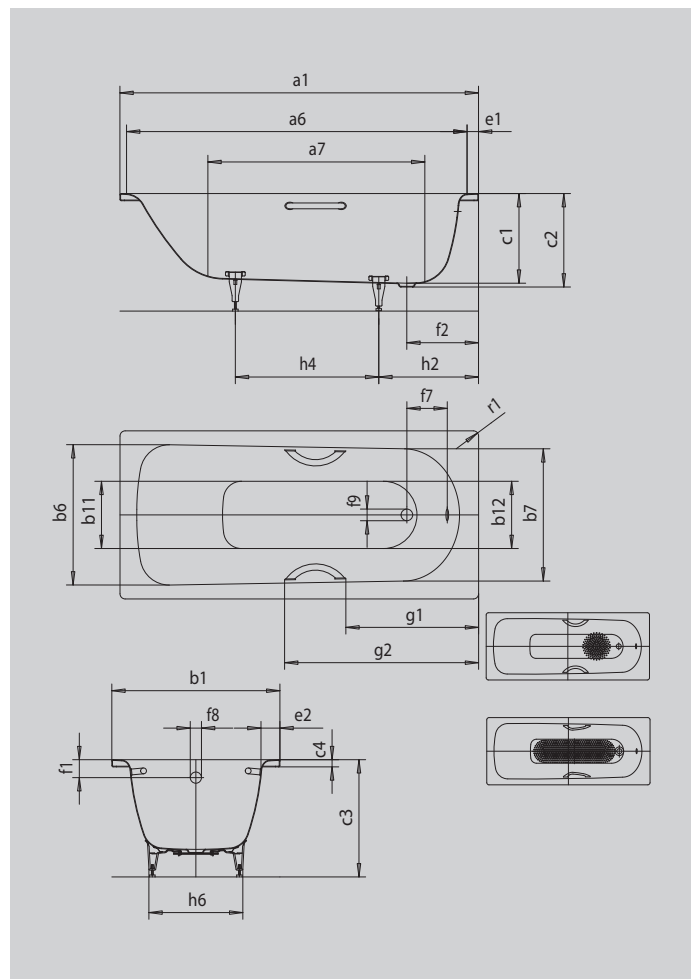

SANIFORM PLUS

SANIFORM PLUS STAR

- one-seater bath with waste at foot end
- classic four-cornered model
- also available with grips
- made of KALDEWEI steel enamel

Similar illustration

Model		332
External length	a ₁	1600 mm
Internal length (top)	a ₆	1430 mm
Internal length (bottom)	a ₇	1050 mm
External width	b ₁	700 mm
Internal width (top)	b ₆ ; b ₇	550; 530 mm
Internal width (bottom)	b ₁₁ ; b ₁₂	390; 350 mm
Depth inside	c ₁	400 mm
Depth incl. waste hole	c ₂	410 mm
Height with feet	c ₃	545 - 560 mm
Height of rim	c ₄	32 mm
Width of rim (foot end; long side)	e ₁ ; e ₂	70; 75 mm
Distance top edge to centre of overflow hole	f ₁	63 mm
Distance bath edge to centre of waste hole	f ₂	310 mm
Distance centre of waste hole to centre of overflow hole	f ₇	212 mm
Diameter of overflow hole	f ₈	Ø 52 mm
Diameter of waste hole	f ₉	Ø 52 mm
Distance bath edge (foot end) to start of grip	g ₁	584 mm
Distance bath edge (foot end) to end of grip	g ₂	859 mm
Distance foot end of bath edge to centre of foot	h ₂	450 mm
Distance between the feet	h ₄	600 mm
Width of feet max.	h ₆	380 mm
External radius	r ₁	8 mm
Water volume		93 l
Net weight		46 kg
Diameter of anti-slip		Ø 288 mm
Full anti-slip		600 x 220 mm