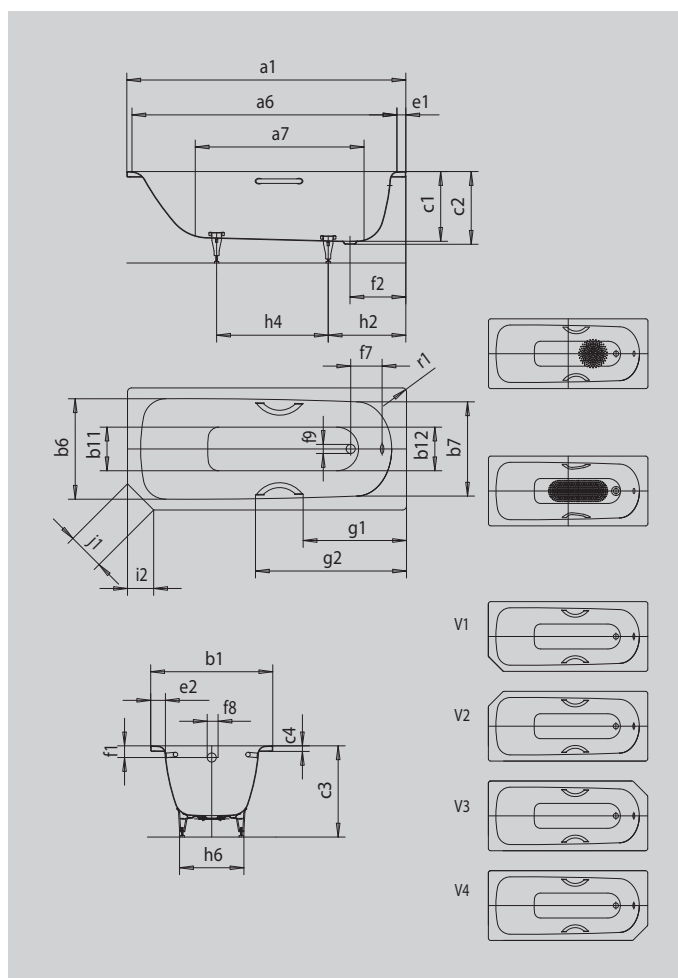

SANIFORM V1-V4

SANIFORM V1-V4 STAR

- one-seater bath with waste at foot end
- classic four-cornered model
- also available with grips
- made of KALDEWEI steel enamel
- with cut corner for optimal use of space

Similar illustration

Model		332 V1
External length	a ₁	1600 mm
Internal length (top)	a ₆	1430 mm
Internal length (bottom)	a ₇	1050 mm
External width	b ₁	700 mm
Internal width (top)	b ₆ ; b ₇	550; 530 mm
Internal width (bottom)	b ₁₁ ; b ₁₂	390; 350 mm
Depth inside	c ₁	400 mm
Depth incl. waste hole	c ₂	410 mm
Height with feet	c ₃	545 - 560 mm
Height of rim	c ₄	32 mm
Width of rim (foot end; long side)	e ₁ ; e ₂	70; 75 mm
Distance top edge to centre of overflow hole	f ₁	63 mm
Distance bath edge to centre of waste hole	f ₂	310 mm
Distance centre of waste hole to centre of overflow hole	f ₇	212 mm
Diameter of overflow hole	f ₈	Ø 52 mm
Diameter of waste hole	f ₉	Ø 52 mm
Distance bath edge (foot end) to start of grip	g ₁	584 mm
Distance bath edge (foot end) to end of grip	g ₂	859 mm
Distance foot end of bath edge to centre of foot	h ₂	453 mm
Distance between the feet	h ₄	600 mm
Width of feet max.	h ₆	380 mm
Angled edge	i ₂	150 mm
Length of sides	j ₁	212 mm
External radius	r ₁	8 mm
Water volume		93 l
Net weight		46 kg
Diameter of anti-slip		Ø 288 mm
Full anti-slip		600 x 220 mm