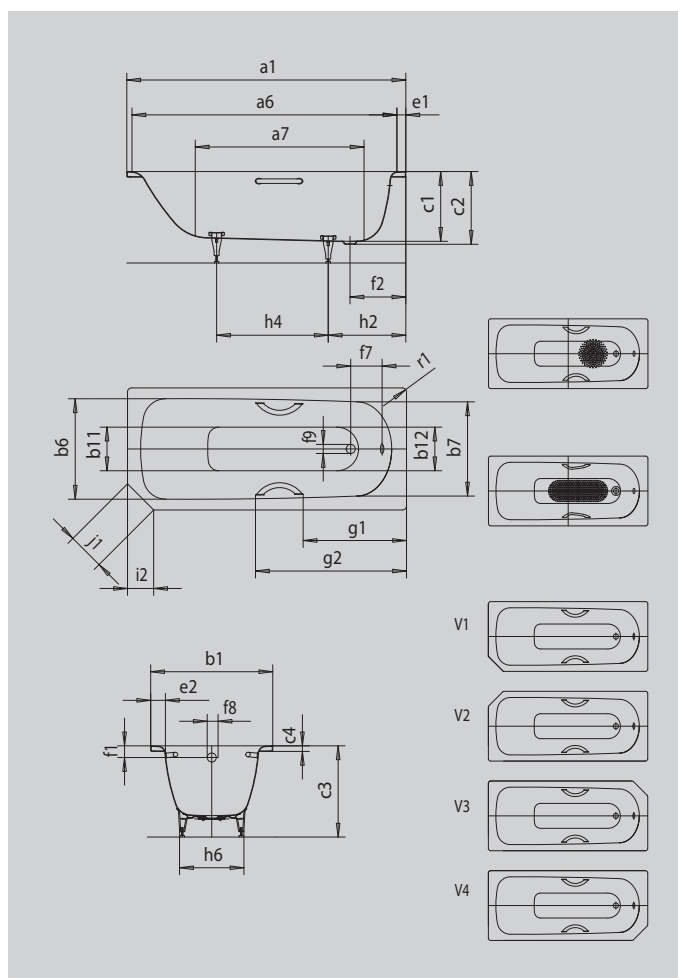

SANIFORM V1-V4

SANIFORM V1-V4 STAR

- one-seater bath with waste at foot end
- classic four-cornered model
- also available with grips
- made of KALDEWEI steel enamel
- with cut corner for optimal use of space

Similar illustration

Model		332 V2
External length	a_1	1600 mm
Internal length (top)	a_6	1430 mm
Internal length (bottom)	a_7	1050 mm
External width	b_1	700 mm
Internal width (top)	$b_6; b_7$	550; 530 mm
Internal width (bottom)	$b_{11}; b_{12}$	390; 350 mm
Depth inside	c_1	400 mm
Depth incl. waste hole	c_2	410 mm
Height with feet	c_3	545 - 560 mm
Height of rim	c_4	32 mm
Width of rim (foot end; long side)	$e_1; e_2$	70; 75 mm
Distance top edge to centre of overflow hole	f_1	63 mm
Distance bath edge to centre of waste hole	f_2	310 mm
Distance centre of waste hole to centre of overflow hole	f_7	212 mm
Diameter of overflow hole	f_8	Ø 52 mm
Diameter of waste hole	f_9	Ø 52 mm
Distance bath edge (foot end) to start of grip	g_1	584 mm
Distance bath edge (foot end) to end of grip	g_2	859 mm
Distance foot end of bath edge to centre of foot	h_2	453 mm
Distance between the feet	h_4	600 mm
Width of feet max.	h_6	380 mm
Angled edge	i_2	150 mm
Length of sides	j_1	212 mm
External radius	r_1	8 mm
Water volume		93 l
Net weight		46 kg
Diameter of anti-slip		Ø 288 mm
Full anti-slip		600 x 220 mm