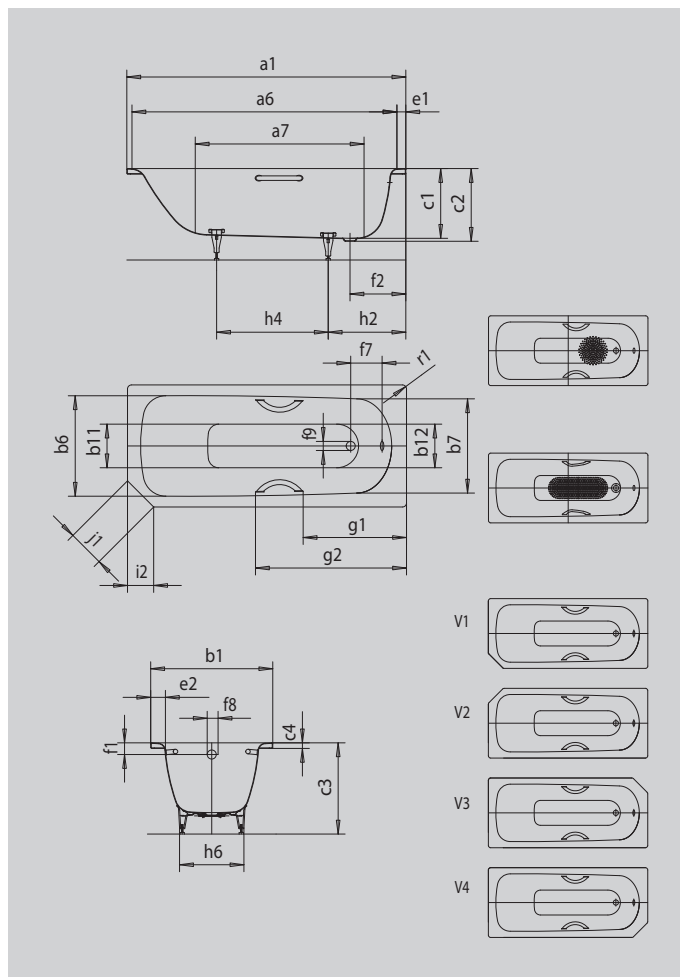

SANIFORM V1-V4

SANIFORM V1-V4 STAR

- one-seater bath with waste at foot end
- classic four-cornered model
- also available with grips
- made of KALDEWEI steel enamel
- with cut corner for optimal use of space

Similar illustration

Model		332 V3
External length	a_1	1600 mm
Internal length (top)	a_6	1430 mm
Internal length (bottom)	a_7	1050 mm
External width	b_1	700 mm
Internal width (top)	$b_6; b_7$	550; 530 mm
Internal width (bottom)	$b_{11}; b_{12}$	390; 350 mm
Depth inside	c_1	400 mm
Depth incl. waste hole	c_2	410 mm
Height with feet	c_3	545 - 560 mm
Height of rim	c_4	32 mm
Width of rim (foot end; long side)	$e_1; e_2$	70; 75 mm
Distance top edge to centre of overflow hole	f_1	63 mm
Distance bath edge to centre of waste hole	f_2	310 mm
Distance centre of waste hole to centre of overflow hole	f_7	212 mm
Diameter of overflow hole	f_8	Ø 52 mm
Diameter of waste hole	f_9	Ø 52 mm
Distance bath edge (foot end) to start of grip	g_1	584 mm
Distance bath edge (foot end) to end of grip	g_2	859 mm
Distance foot end of bath edge to centre of foot	h_2	453 mm
Distance between the feet	h_4	600 mm
Width of feet max.	h_6	380 mm
Angled edge	i_2	150 mm
Length of sides	j_1	212 mm
External radius	r_1	8 mm
Water volume		93 l
Net weight		46 kg
Diameter of anti-slip		Ø 288 mm
Full anti-slip		600 x 220 mm