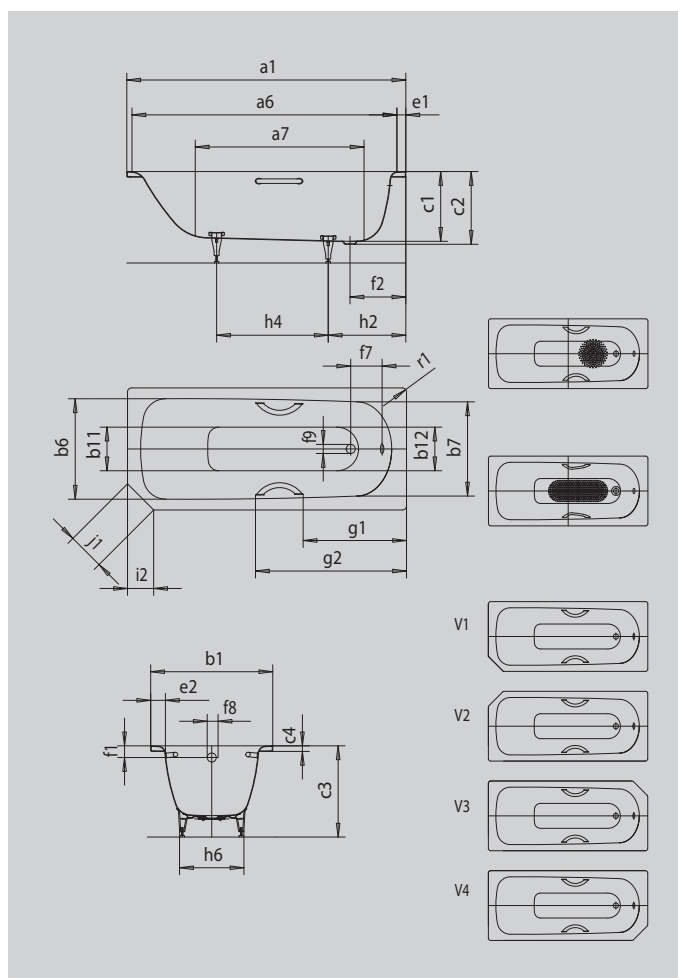

SANIFORM V1-V4

SANIFORM V1-V4 STAR

- one-seater bath with waste at foot end
- classic four-cornered model
- also available with grips
- made of KALDEWEI steel enamel
- with cut corner for optimal use of space

Similar illustration

Model		332 V4
External length	a ₁	1600 mm
Internal length (top)	a ₆	1430 mm
Internal length (bottom)	a ₇	1050 mm
External width	b ₁	700 mm
Internal width (top)	b ₆ ; b ₇	550; 530 mm
Internal width (bottom)	b ₁₁ ; b ₁₂	390; 350 mm
Depth inside	c ₁	400 mm
Depth incl. waste hole	c ₂	410 mm
Height with feet	c ₃	545 - 560 mm
Height of rim	c ₄	32 mm
Width of rim (foot end; long side)	e ₁ ; e ₂	70; 75 mm
Distance top edge to centre of overflow hole	f ₁	63 mm
Distance bath edge to centre of waste hole	f ₂	310 mm
Distance centre of waste hole to centre of overflow hole	f ₇	212 mm
Diameter of overflow hole	f ₈	Ø 52 mm
Diameter of waste hole	f ₉	Ø 52 mm
Distance bath edge (foot end) to start of grip	g ₁	584 mm
Distance bath edge (foot end) to end of grip	g ₂	859 mm
Distance foot end of bath edge to centre of foot	h ₂	453 mm
Distance between the feet	h ₄	600 mm
Width of feet max.	h ₆	380 mm
Angled edge	i ₂	150 mm
Length of sides	j ₁	212 mm
External radius	r ₁	8 mm
Water volume		93 l
Net weight		46 kg
Diameter of anti-slip		Ø 288 mm
Full anti-slip		600 x 220 mm