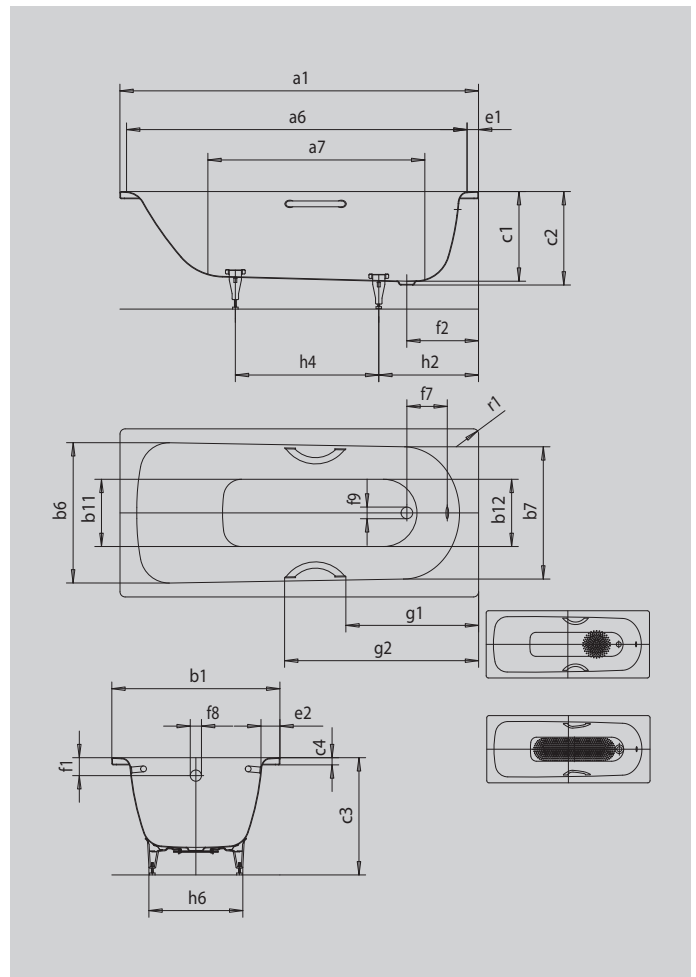

SANIFORM PLUS

SANIFORM PLUS STAR

- one-seater bath with waste at foot end
- classic four-cornered model
- also available with grips
- made of KALDEWEI steel enamel

Similar illustration

Model		333
External length	a ₁	1600 mm
Internal length (top)	a ₆	1430 mm
Internal length (bottom)	a ₇	1050 mm
External width	b ₁	750 mm
Internal width (top)	b ₆ ; b ₇	600; 580 mm
Internal width (bottom)	b ₁₁ ; b ₁₂	440; 400 mm
Depth inside	c ₁	400 mm
Depth incl. waste hole	c ₂	410 mm
Height with feet	c ₃	545 - 560 mm
Height of rim	c ₄	32 mm
Width of rim (foot end; long side)	e ₁ ; e ₂	70; 75 mm
Distance top edge to centre of overflow hole	f ₁	63 mm
Distance bath edge to centre of waste hole	f ₂	310 mm
Distance centre of waste hole to centre of overflow hole	f ₇	218 mm
Diameter of overflow hole	f ₈	Ø 52 mm
Diameter of waste hole	f ₉	Ø 52 mm
Distance bath edge (foot end) to start of grip	g ₁	584 mm
Distance bath edge (foot end) to end of grip	g ₂	859 mm
Distance foot end of bath edge to centre of foot	h ₂	445 mm
Distance between the feet	h ₄	640 mm
Width of feet max.	h ₆	430 mm
External radius	r ₁	23 mm
Water volume		107 l
Net weight		46 kg
Diameter of anti-slip		Ø 288 mm
Full anti-slip		600 x 220 mm