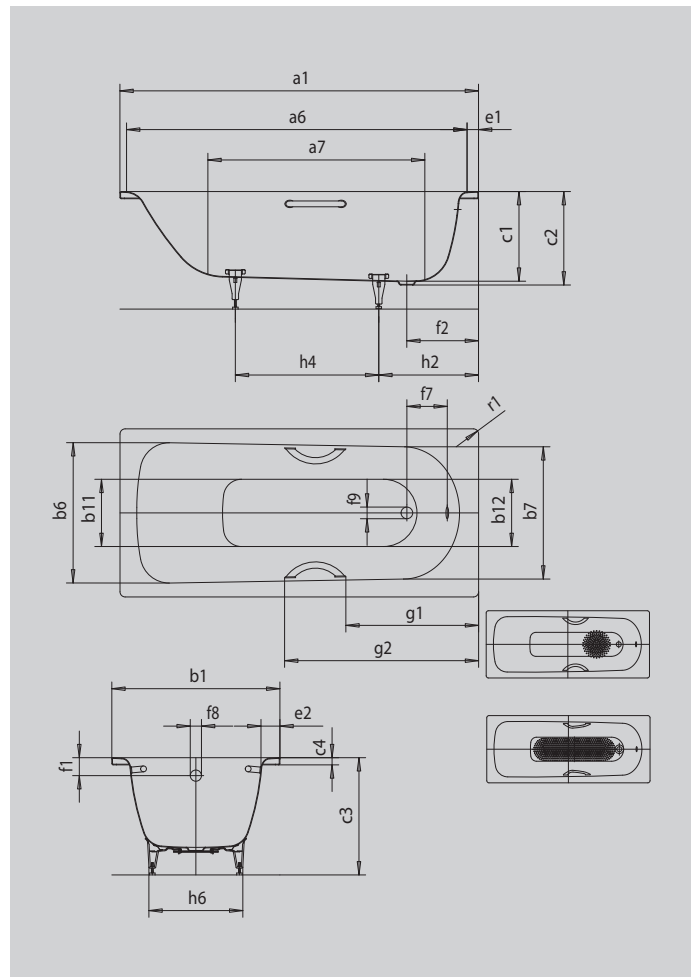

SANIFORM PLUS

SANIFORM PLUS STAR

- one-seater bath with waste at foot end
- classic four-cornered model
- also available with grips
- made of KALDEWEI steel enamel

Similar illustration

Model		334
External length	a ₁	1700 mm
Internal length (top)	a ₆	1530 mm
Internal length (bottom)	a ₇	1150 mm
External width	b ₁	730 mm
Internal width (top)	b ₆ ; b ₇	550; 530 mm
Internal width (bottom)	b ₁₁ ; b ₁₂	390; 350 mm
Depth inside	c ₁	400 mm
Depth incl. waste hole	c ₂	410 mm
Height with feet	c ₃	545 - 560 mm
Height of rim	c ₄	32 mm
Width of rim (foot end; long side)	e ₁ ; e ₂	85; 90 mm
Distance top edge to centre of overflow hole	f ₁	63 mm
Distance bath edge to centre of waste hole	f ₂	310 mm
Distance centre of waste hole to centre of overflow hole	f ₇	212 mm
Diameter of overflow hole	f ₈	Ø 52 mm
Diameter of waste hole	f ₉	Ø 52 mm
Distance bath edge (foot end) to start of grip	g ₁	635 mm
Distance bath edge (foot end) to end of grip	g ₂	909 mm
Distance foot end of bath edge to centre of foot	h ₂	450 mm
Distance between the feet	h ₄	740 mm
Width of feet max.	h ₆	370 mm
External radius	r ₁	23 mm
Water volume		111 l
Net weight		49 kg
Diameter of anti-slip		Ø 288 mm
Full anti-slip		850 x 240 mm