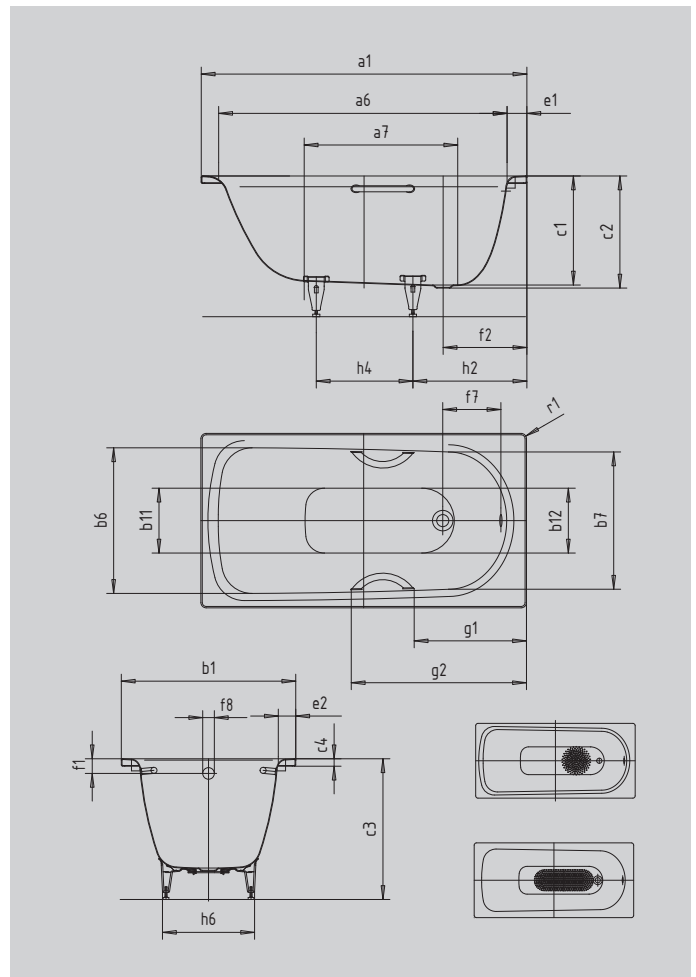

SANIFORM PLUS

SANIFORM PLUS STAR

- one-seater bath with waste at foot end
- classic four-cornered model
- also available with grips
- made of KALDEWEI steel enamel

Similar illustration

Model		336
External length	a ₁	1700 mm
Internal length (top)	a ₆	1530 mm
Internal length (bottom)	a ₇	1150 mm
External width	b ₁	750 mm
Internal width (top)	b ₆ ; b ₇	600; 580 mm
Internal width (bottom)	b ₁₁ ; b ₁₂	440; 400 mm
Depth inside	c ₁	400 mm
Depth incl. waste hole	c ₂	410 mm
Height with feet	c ₃	545 - 560 mm
Height of rim	c ₄	32 mm
Width of rim (foot end; long side)	e ₁ ; e ₂	70; 75 mm
Distance top edge to centre of overflow hole	f ₁	63 mm
Distance bath edge to centre of waste hole	f ₂	310 mm
Distance centre of waste hole to centre of overflow hole	f ₇	218 mm
Diameter of overflow hole	f ₈	Ø 52 mm
Diameter of waste hole	f ₉	Ø 52 mm
Distance bath edge (foot end) to start of grip	g ₁	634 mm
Distance bath edge (foot end) to end of grip	g ₂	909 mm
Distance foot end of bath edge to centre of foot	h ₂	445 mm
Distance between the feet	h ₄	750 mm
Width of feet max.	h ₆	430 mm
External radius	r ₁	8 mm
Water volume		123 l
Net weight		49 kg
Diameter of anti-slip		Ø 288 mm
Full anti-slip		900 x 300 mm