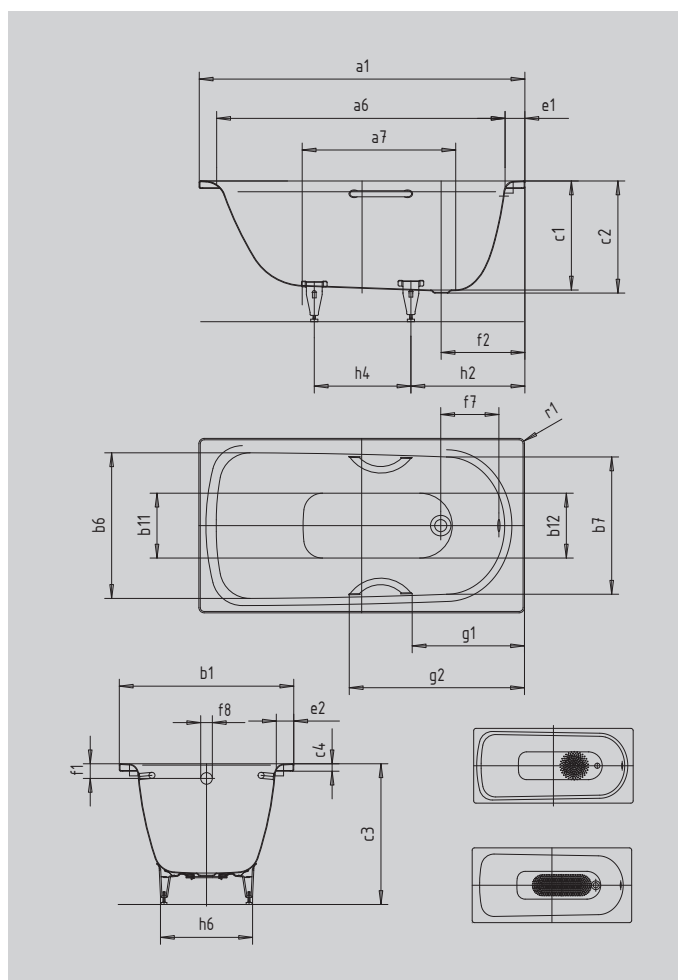

SANIFORM PLUS

SANIFORM PLUS STAR

- one-seater bath with waste at foot end
- classic four-cornered model
- also available with grips
- made of KALDEWEI steel enamel

Similar illustration

Model		337
External length	a ₁	1800 mm
Internal length (top)	a ₆	1630 mm
Internal length (bottom)	a ₇	1250 mm
External width	b ₁	800 mm
Internal width (top)	b ₆ ; b ₇	675; 640 mm
Internal width (bottom)	b ₁₁ ; b ₁₂	520; 450 mm
Depth inside	c ₁	420 mm
Depth incl. waste hole	c ₂	430 mm
Height with feet	c ₃	555 - 560 mm
Height of rim	c ₄	32 mm
Width of rim (foot end; long side)	e ₁ ; e ₂	70; 75 mm
Distance top edge to centre of overflow hole	f ₁	75 mm
Distance bath edge to centre of waste hole	f ₂	310 mm
Distance centre of waste hole to centre of overflow hole	f ₇	216 mm
Diameter of overflow hole	f ₈	Ø 52 mm
Diameter of waste hole	f ₉	Ø 52 mm
Distance bath edge (foot end) to start of grip	g ₁	684 mm
Distance bath edge (foot end) to end of grip	g ₂	959 mm
Distance foot end of bath edge to centre of foot	h ₂	470 mm
Distance between the feet	h ₄	830 mm
Width of feet max.	h ₆	480 mm
External radius	r ₁	8 mm
Water volume		150 l
Net weight		55 kg
Diameter of anti-slip		Ø 288 mm
Full anti-slip		900 x 300 mm