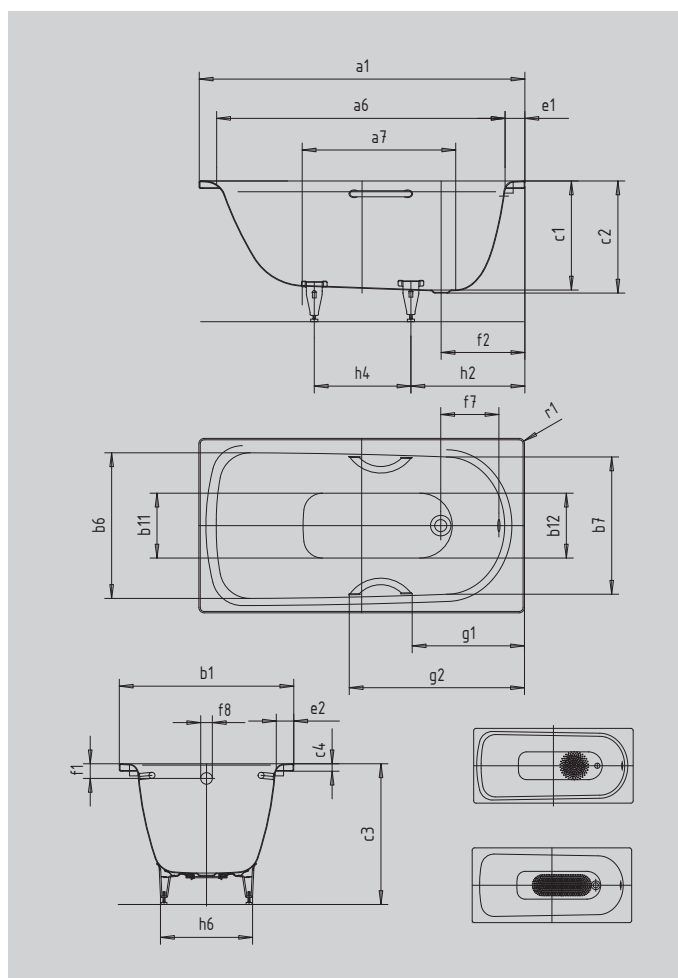

SANIFORM PLUS

SANIFORM PLUS STAR

- one-seater bath with waste at foot end
- classic four-cornered model
- also available with grips
- made of KALDEWEI steel enamel

Similar illustration

Model		344
External length	a ₁	1400 mm
Internal length (top)	a ₆	1240 mm
Internal length (bottom)	a ₇	645 mm
External width	b ₁	750 mm
Internal width (top)	b ₆ ; b ₇	620; 590 mm
Internal width (bottom)	b ₁₁ ; b ₁₂	280; 280 mm
Depth inside	c ₁	470 mm
Depth incl. waste hole	c ₂	480 mm
Height with feet	c ₃	615 - 635 mm
Height of rim	c ₄	32 mm
Width of rim (foot end; long side)	e ₁ ; e ₂	80; 85 mm
Distance top edge to centre of overflow hole	f ₁	65 mm
Distance bath edge to centre of waste hole	f ₂	360 mm
Distance centre of waste hole to centre of overflow hole	f ₇	268 mm
Diameter of overflow hole	f ₈	Ø 52 mm
Diameter of waste hole	f ₉	Ø 52 mm
Distance bath edge (foot end) to start of grip	g ₁	484 mm
Distance bath edge (foot end) to end of grip	g ₂	759 mm
Distance foot end of bath edge to centre of foot	h ₂	470 mm
Distance between the feet	h ₄	415 mm
Width of feet max.	h ₆	430 mm
External radius	r ₁	23 mm
Water volume		110 l
Net weight		41 kg
Diameter of anti-slip		Ø 288 mm
Full anti-slip		600 x 220 mm