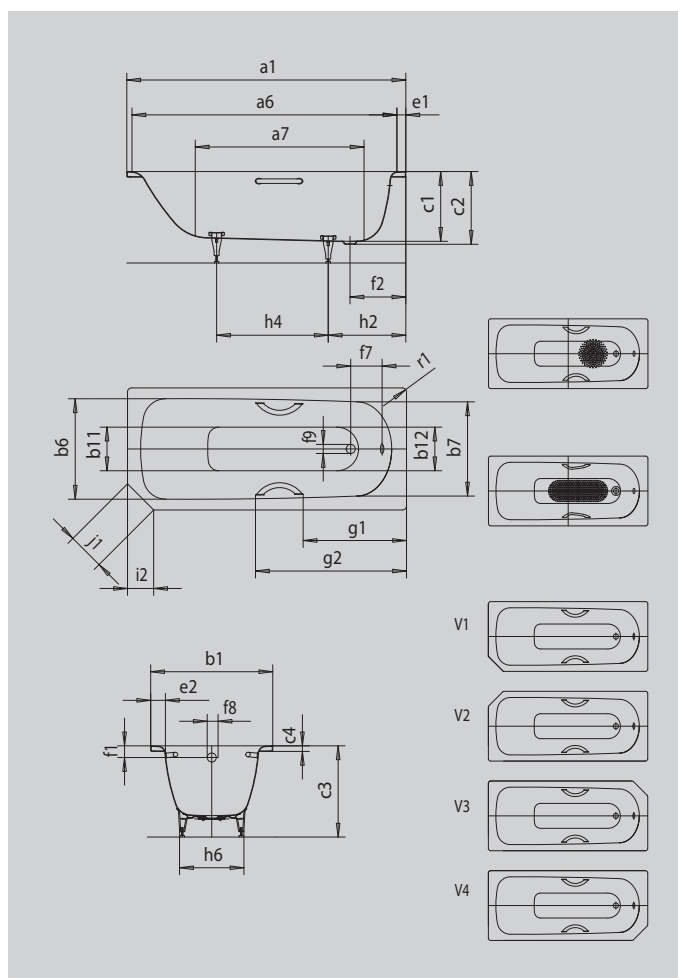

SANIFORM V1-V4

SANIFORM V1-V4 STAR

- one-seater bath with waste at foot end
- classic four-cornered model
- also available with grips
- made of KALDEWEI steel enamel
- with cut corner for optimal use of space

Similar illustration

Model		362
External length	a ₁	1600 mm
Internal length (top)	a ₆	1430 mm
Internal length (bottom)	a ₇	1050 mm
External width	b ₁	700 mm
Internal width (top)	b ₆ ; b ₇	550; 530 mm
Internal width (bottom)	b ₁₁ ; b ₁₂	390; 350 mm
Depth inside	c ₁	400 mm
Depth incl. waste hole	c ₂	410 mm
Height with feet	c ₃	545 - 560 mm
Height of rim	c ₄	32 mm
Width of rim (foot end; long side)	e ₁ ; e ₂	70; 75 mm
Distance top edge to centre of overflow hole	f ₁	63 mm
Distance bath edge to centre of waste hole	f ₂	310 mm
Distance centre of waste hole to centre of overflow hole	f ₇	212 mm
Diameter of overflow hole	f ₈	Ø 52 mm
Diameter of waste hole	f ₉	Ø 52 mm
Distance foot end of bath edge to centre of foot	h ₂	453 mm
Distance between the feet	h ₄	600 mm
Width of feet max.	h ₆	380 mm
Angled edge	i ₂	150 mm
Length of sides	j ₁	212 mm
External radius	r ₁	8 mm
Water volume		93 l
Net weight		46 kg
Diameter of anti-slip		Ø 288 mm
Full anti-slip		600 x 220 mm