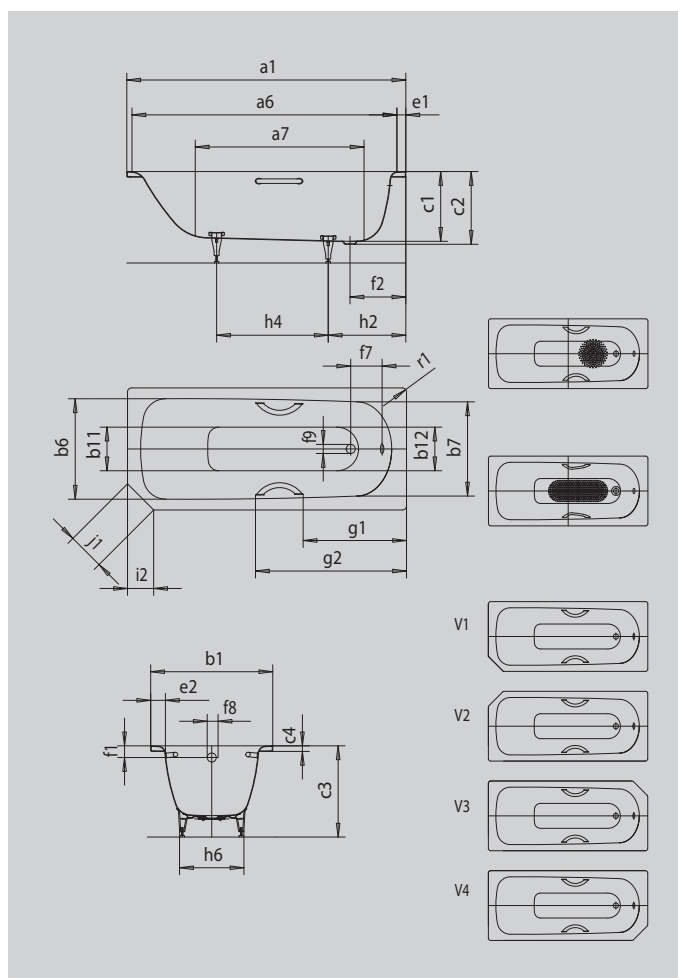

## SANIFORM V1-V4 STAR

- one-seater bath with waste at foot end
- classic four-cornered model
- also available with grips
- made of KALDEWEI steel enamel
- with cut corner for optimal use of space

Similar illustration

Model		362
External length	a <sub>1</sub>	1600 mm
Internal length (top)	a <sub>6</sub>	1430 mm
Internal length (bottom)	a <sub>7</sub>	1050 mm
External width	b <sub>1</sub>	700 mm
Internal width (top)	b <sub>6</sub> ; b <sub>7</sub>	550; 530 mm
Internal width (bottom)	b <sub>11</sub> ; b <sub>12</sub>	390; 350 mm
Depth inside	c <sub>1</sub>	400 mm
Depth incl. waste hole	c <sub>2</sub>	410 mm
Height with feet	c <sub>3</sub>	545 - 560 mm
Height of rim	c <sub>4</sub>	32 mm
Width of rim (foot end; long side)	e <sub>1</sub> ; e <sub>2</sub>	70; 75 mm
Distance top edge to centre of overflow hole	f <sub>1</sub>	63 mm
Distance bath edge to centre of waste hole	f <sub>2</sub>	310 mm
Distance centre of waste hole to centre of overflow hole	f <sub>7</sub>	212 mm
Diameter of overflow hole	f <sub>8</sub>	Ø 52 mm
Diameter of waste hole	f <sub>9</sub>	Ø 52 mm
Distance foot end of bath edge to centre of foot	h <sub>2</sub>	453 mm
Distance between the feet	h <sub>4</sub>	600 mm
Width of feet max.	h <sub>6</sub>	380 mm
Angled edge	i <sub>2</sub>	150 mm
Length of sides	j <sub>1</sub>	212 mm
External radius	r <sub>1</sub>	8 mm
Water volume		93 l
Net weight		46 kg
Diameter of anti-slip		Ø 288 mm
Full anti-slip		600 x 220 mm