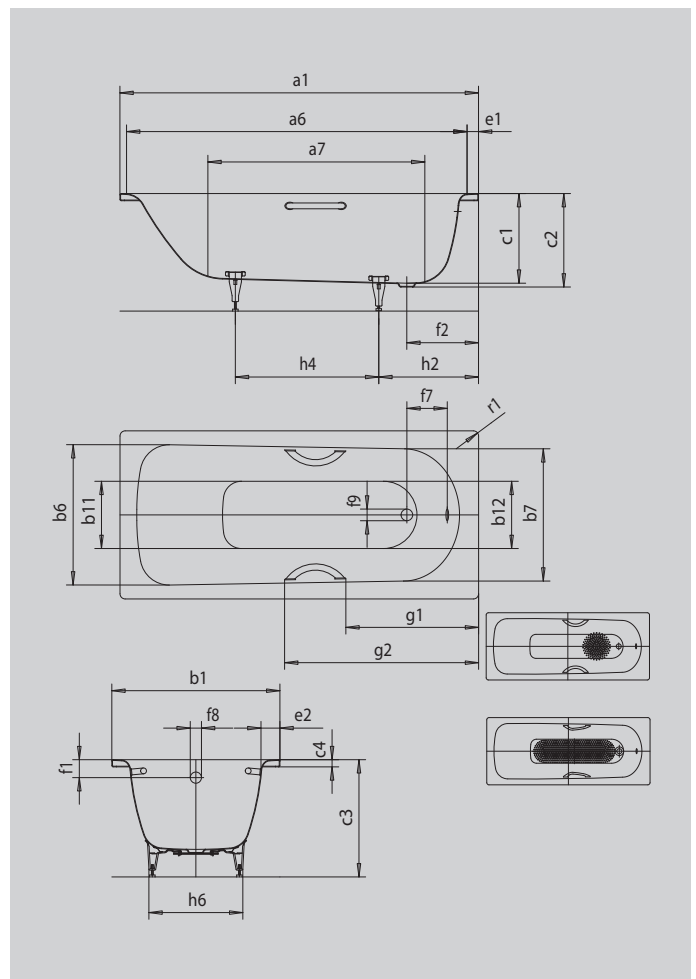

SANIFORM PLUS

SANIFORM PLUS STAR

- one-seater bath with waste at foot end
- classic four-cornered model
- also available with grips
- made of KALDEWEI steel enamel

Similar illustration

Model		363
External length	a ₁	1700 mm
Internal length (top)	a ₆	1530 mm
Internal length (bottom)	a ₇	1150 mm
External width	b ₁	700 mm
Internal width (top)	b ₆ ; b ₇	550; 530 mm
Internal width (bottom)	b ₁₁ ; b ₁₂	390; 350 mm
Depth inside	c ₁	400 mm
Depth incl. waste hole	c ₂	410 mm
Height with feet	c ₃	545 - 560 mm
Height of rim	c ₄	32 mm
Width of rim (foot end; long side)	e ₁ ; e ₂	70; 75 mm
Distance top edge to centre of overflow hole	f ₁	63 mm
Distance bath edge to centre of waste hole	f ₂	310 mm
Distance centre of waste hole to centre of overflow hole	f ₇	212 mm
Diameter of overflow hole	f ₈	Ø 52 mm
Diameter of waste hole	f ₉	Ø 52 mm
Distance foot end of bath edge to centre of foot	h ₂	450 mm
Distance between the feet	h ₄	740 mm
Width of feet max.	h ₆	380 mm
External radius	r ₁	8 mm
Water volume		111 l
Net weight		47 kg
Diameter of anti-slip		Ø 288 mm
Full anti-slip		850 x 240 mm