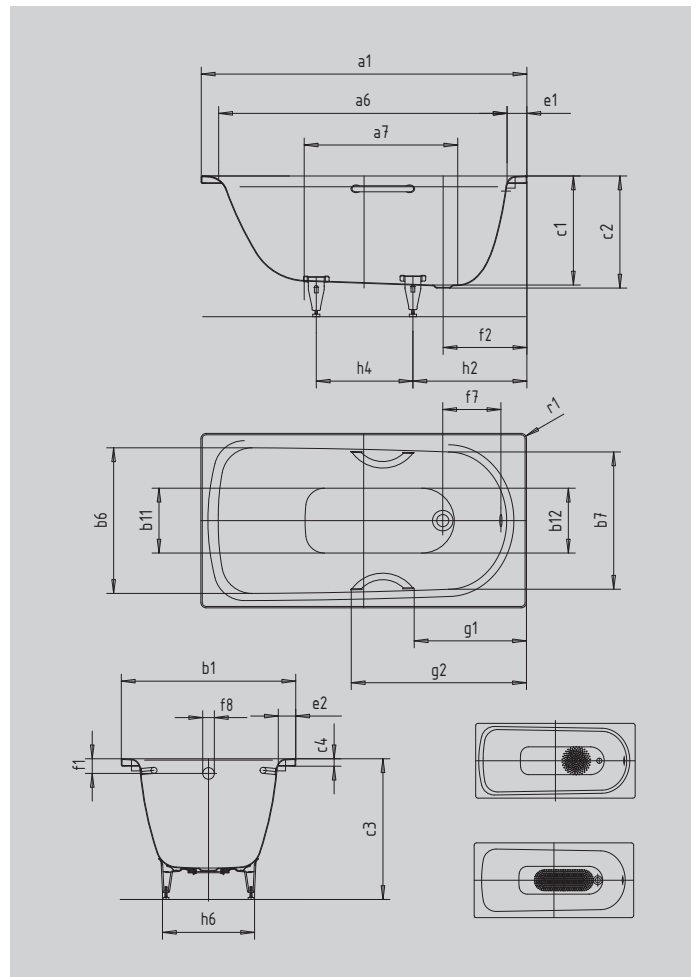

SANIFORM PLUS

SANIFORM PLUS STAR

- one-seater bath with waste at foot end
- classic four-cornered model
- also available with grips
- made of KALDEWEI steel enamel

Similar illustration

Model		366
External length	a ₁	1400 mm
Internal length (top)	a ₆	1240 mm
Internal length (bottom)	a ₇	645 mm
External width	b ₁	750 mm
Internal width (top)	b ₆ ; b ₇	620; 590 mm
Internal width (bottom)	b ₁₁ ; b ₁₂	280; 280 mm
Depth inside	c ₁	470 mm
Depth incl. waste hole	c ₂	480 mm
Height with feet	c ₃	615 - 635 mm
Height of rim	c ₄	32 mm
Width of rim (foot end; long side)	e ₁ ; e ₂	80; 85 mm
Distance top edge to centre of overflow hole	f ₁	65 mm
Distance bath edge to centre of waste hole	f ₂	360 mm
Distance centre of waste hole to centre of overflow hole	f ₇	268 mm
Diameter of overflow hole	f ₈	Ø 52 mm
Diameter of waste hole	f ₉	Ø 52 mm
Distance foot end of bath edge to centre of foot	h ₂	470 mm
Distance between the feet	h ₄	415 mm
Width of feet max.	h ₆	430 mm
External radius	r ₁	23 mm
Water volume		110 l
Net weight		41 kg
Diameter of anti-slip		Ø 288 mm
Full anti-slip		600 x 220 mm