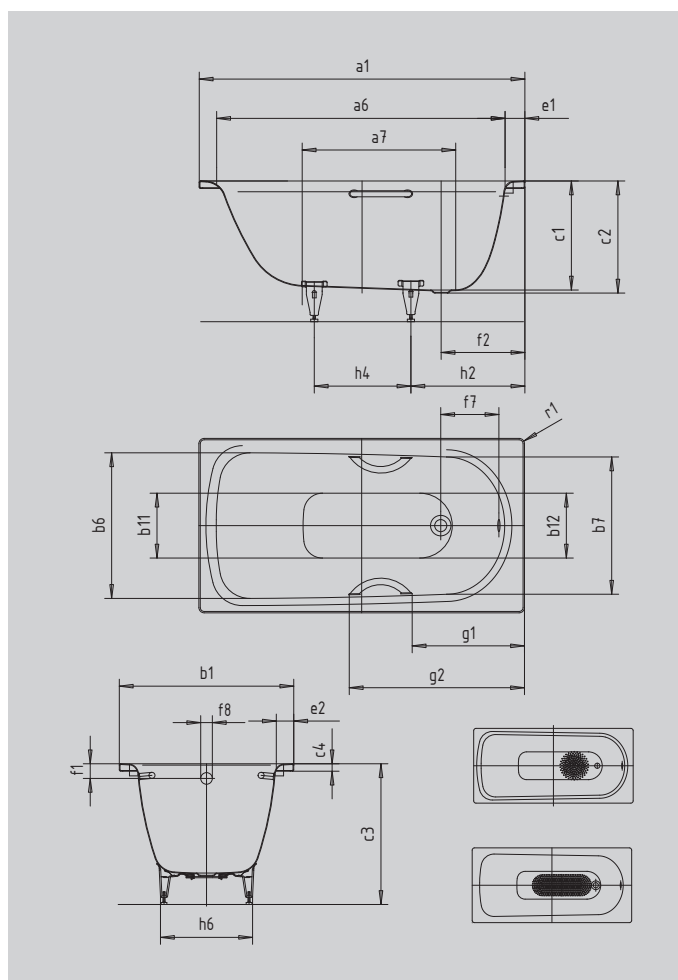

## SANIFORM PLUS STAR

- one-seater bath with waste at foot end
- classic four-cornered model
- also available with grips
- made of KALDEWEI steel enamel

Similar illustration

Model		367
External length	a <sub>1</sub>	1600 mm
Internal length (top)	a <sub>6</sub>	1440 mm
Internal length (bottom)	a <sub>7</sub>	844 mm
External width	b <sub>1</sub>	750 mm
Internal width (top)	b <sub>6</sub> ; b <sub>7</sub>	620; 590 mm
Internal width (bottom)	b <sub>11</sub> ; b <sub>12</sub>	280; 280 mm
Depth inside	c <sub>1</sub>	470 mm
Depth incl. waste hole	c <sub>2</sub>	480 mm
Height with feet	c <sub>3</sub>	625 - 635 mm
Height of rim	c <sub>4</sub>	32 mm
Width of rim (foot end; long side)	e <sub>1</sub> ; e <sub>2</sub>	80; 85 mm
Distance top edge to centre of overflow hole	f <sub>1</sub>	65 mm
Distance bath edge to centre of waste hole	f <sub>2</sub>	360 mm
Distance centre of waste hole to centre of overflow hole	f <sub>7</sub>	267 mm
Diameter of overflow hole	f <sub>8</sub>	Ø 52 mm
Diameter of waste hole	f <sub>9</sub>	Ø 52 mm
Distance foot end of bath edge to centre of foot	h <sub>2</sub>	480 mm
Distance between the feet	h <sub>4</sub>	605 mm
Width of feet max.	h <sub>6</sub>	430 mm
External radius	r <sub>1</sub>	23 mm
Water volume		140 l
Net weight		49 kg
Diameter of anti-slip		Ø 288 mm
Full anti-slip		600 x 220 mm