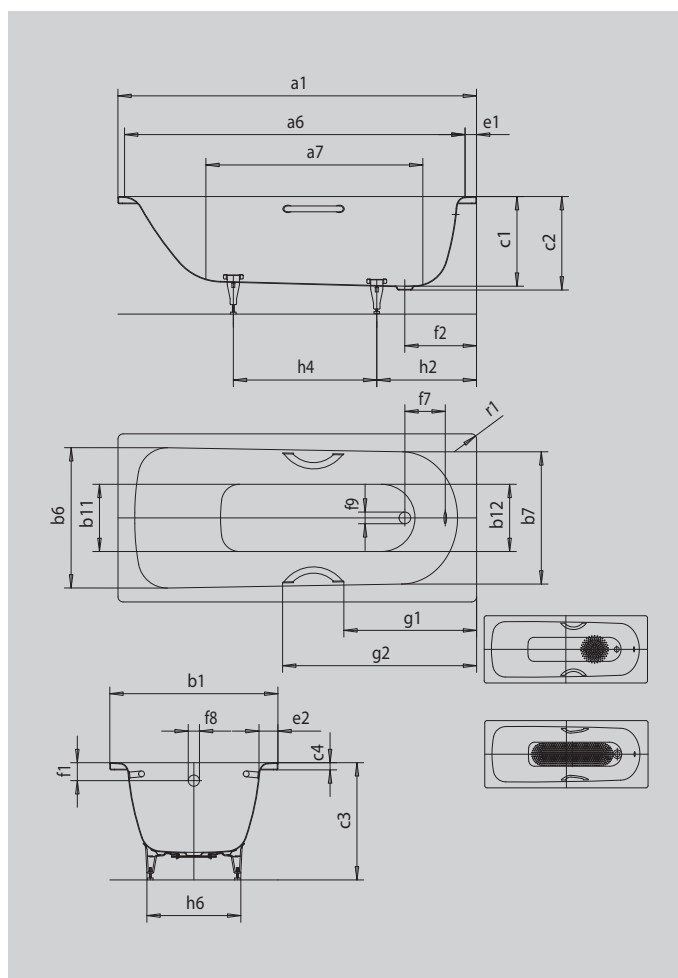

SANIFORM PLUS

SANIFORM PLUS STAR

- one-seater bath with waste at foot end
- classic four-cornered model
- also available with grips
- made of KALDEWEI steel enamel

Similar illustration

| Model | | 372 |
|--|-----------------------------------|--------------|
| External length | a ₁ | 1600 mm |
| Internal length (top) | a ₆ | 1430 mm |
| Internal length (bottom) | a ₇ | 1050 mm |
| External width | b ₁ | 750 mm |
| Internal width (top) | b ₆ ; b ₇ | 600; 580 mm |
| Internal width (bottom) | b ₁₁ ; b ₁₂ | 440; 400 mm |
| Depth inside | c ₁ | 400 mm |
| Depth incl. waste hole | c ₂ | 410 mm |
| Height with feet | c ₃ | 545 - 560 mm |
| Height of rim | c ₄ | 32 mm |
| Width of rim (foot end; long side) | e ₁ ; e ₂ | 70; 75 mm |
| Distance top edge to centre of overflow hole | f ₁ | 63 mm |
| Distance bath edge to centre of waste hole | f ₂ | 310 mm |
| Distance centre of waste hole to centre of overflow hole | f ₇ | 218 mm |
| Diameter of overflow hole | f ₈ | Ø 52 mm |
| Diameter of waste hole | f ₉ | Ø 52 mm |
| Distance foot end of bath edge to centre of foot | h ₂ | 445 mm |
| Distance between the feet | h ₄ | 640 mm |
| Width of feet max. | h ₆ | 430 mm |
| External radius | r ₁ | 23 mm |
| Water volume | | 107 l |
| Net weight | | 46 kg |
| Diameter of anti-slip | | Ø 288 mm |
| Full anti-slip | | 600 x 220 mm |