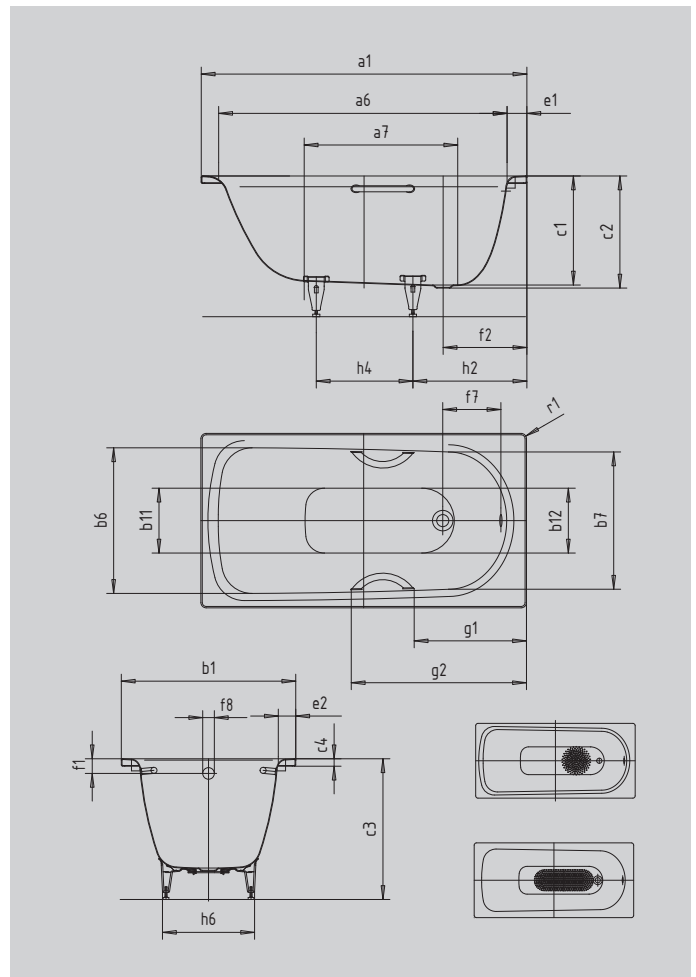

## SANIFORM PLUS STAR

- one-seater bath with waste at foot end
- classic four-cornered model
- also available with grips
- made of KALDEWEI steel enamel

Similar illustration

Model		373
External length	a <sub>1</sub>	1700 mm
Internal length (top)	a <sub>6</sub>	1530 mm
Internal length (bottom)	a <sub>7</sub>	1150 mm
External width	b <sub>1</sub>	750 mm
Internal width (top)	b <sub>6</sub> ; b <sub>7</sub>	600; 580 mm
Internal width (bottom)	b <sub>11</sub> ; b <sub>12</sub>	440; 400 mm
Depth inside	c <sub>1</sub>	400 mm
Depth incl. waste hole	c <sub>2</sub>	410 mm
Height with feet	c <sub>3</sub>	545 - 560 mm
Height of rim	c <sub>4</sub>	32 mm
Width of rim (foot end; long side)	e <sub>1</sub> ; e <sub>2</sub>	70; 75 mm
Distance top edge to centre of overflow hole	f <sub>1</sub>	63 mm
Distance bath edge to centre of waste hole	f <sub>2</sub>	310 mm
Distance centre of waste hole to centre of overflow hole	f <sub>7</sub>	218 mm
Diameter of overflow hole	f <sub>8</sub>	Ø 52 mm
Diameter of waste hole	f <sub>9</sub>	Ø 52 mm
Distance foot end of bath edge to centre of foot	h <sub>2</sub>	445 mm
Distance between the feet	h <sub>4</sub>	750 mm
Width of feet max.	h <sub>6</sub>	430 mm
External radius	r <sub>1</sub>	8 mm
Water volume		123 l
Net weight		49 kg
Diameter of anti-slip		Ø 288 mm
Full anti-slip		900 x 300 mm