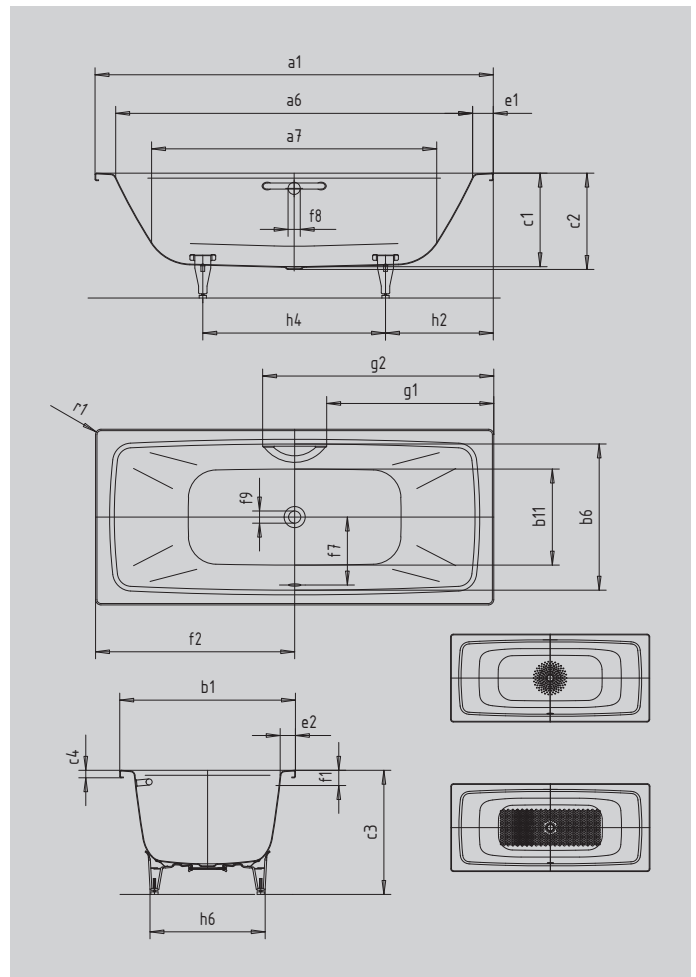

CAYONO DUO

- modern rectangular bathtub with straight lines and small radii
- perfect match for the CAYONO model range
- two gently sloping backrests and the central waste and overflow fitting ensure relaxed bathing with a partner
- spacious interior provides ample room for a relaxing bath
- made of KALDEWEI steel enamel

Similar illustration

Model		725
External length	a ₁	1800 mm
Internal length (top)	a ₆	1640 mm
Internal length (bottom)	a ₇	1320 mm
External width	b ₁	800 mm
Internal width (top)	b ₆	674 mm
Internal width (bottom)	b ₁₁	460 mm
Depth inside	c ₁	400 mm
Depth incl. waste hole	c ₂	410 mm
Height with feet	c ₃	539 - 573 mm
Height of rim	c ₄	32 mm
Width of rim (foot end; long side)	e ₁ ; e ₂	80; 63 mm
Distance top edge to centre of overflow hole	f ₁	70 mm
Distance bath edge to centre of waste hole	f ₂	900 mm
Distance centre of waste hole to centre of overflow hole	f ₇	330 mm
Diameter of overflow hole	f ₈	Ø 52 mm
Diameter of waste hole	f ₉	Ø 52 mm
Distance bath edge (foot end) to start of grip	g ₁	763 mm
Distance bath edge (foot end) to end of grip	g ₂	1037 mm
Distance foot end of bath edge to centre of foot	h ₂	526 mm
Distance between the feet	h ₄	749 mm
Width of feet max.	h ₆	526 mm
External radius	r ₁	8 mm
Water volume		160 l
Net weight		54 kg
Diameter of anti-slip		Ø 435 mm
Full anti-slip		935 x 375 mm