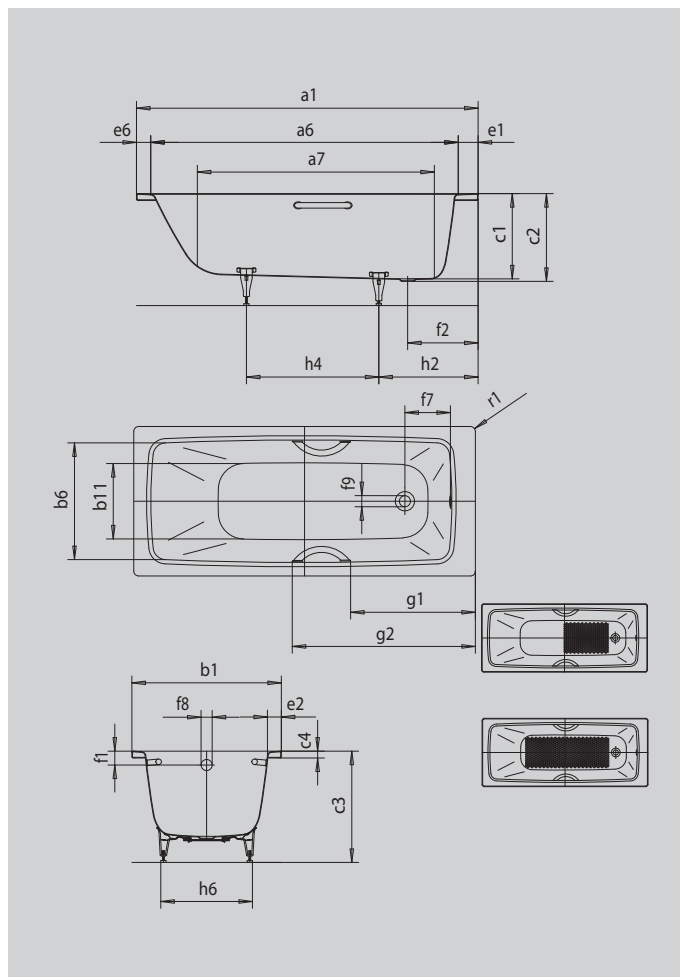

## CAYONO STAR

- one-seater bath with waste at foot end
- independent Anti-slip design
- modern rectangular bathtub with spacious interior of the tub
- also available with grips
- made of KALDEWEI steel enamel

Similar illustration

Model		751
External length	a <sub>1</sub>	1800 mm
Internal length (top)	a <sub>6</sub>	1610 mm
Internal length (bottom)	a <sub>7</sub>	1310 mm
External width	b <sub>1</sub>	800 mm
Internal width (top)	b <sub>6</sub>	660 mm
Internal width (bottom)	b <sub>11</sub>	510 mm
Depth inside	c <sub>1</sub>	400 mm
Depth incl. waste hole	c <sub>2</sub>	410 mm
Height with feet	c <sub>3</sub>	528 - 543 mm
Height of rim	c <sub>4</sub>	32 mm
Width of rim (foot end; long side; head end)	e <sub>1</sub> ; e <sub>2</sub> ; e <sub>6</sub>	110; 63; 80 mm
Distance top edge to centre of overflow hole	f <sub>1</sub>	65 mm
Distance bath edge to centre of waste hole	f <sub>2</sub>	330 mm
Distance centre of waste hole to centre of overflow hole	f <sub>7</sub>	213 mm
Diameter of overflow hole	f <sub>8</sub>	Ø 52 mm
Diameter of waste hole	f <sub>9</sub>	Ø 52 mm
Distance foot end of bath edge to centre of foot	h <sub>2</sub>	450 mm
Distance between the feet	h <sub>4</sub>	820 mm
Width of feet max.	h <sub>6</sub>	560 mm
External radius	r <sub>1</sub>	8 mm
Water volume		171 l
Net weight		57 kg
Pedestal		5037
Anti-slip		575 x 375 mm
Full anti-slip		935 x 375 mm