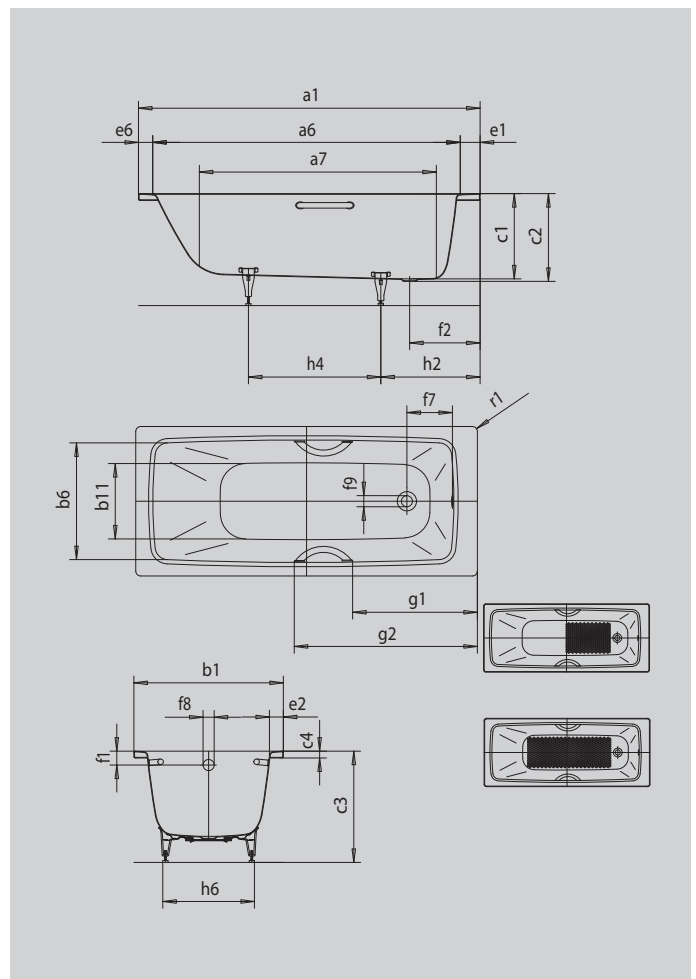

CAYONO

CAYONO STAR

- one-seater bath with waste at foot end
- independent Anti-slip design
- modern rectangular bathtub with spacious interior of the tub
- also available with grips
- made of KALDEWEI steel enamel

Similar illustration

Model		753
External length	a ₁	1500 mm
Internal length (top)	a ₆	1310 mm
Internal length (bottom)	a ₇	1010 mm
External width	b ₁	700 mm
Internal width (top)	b ₆	570 mm
Internal width (bottom)	b ₁₁	400 mm
Depth inside	c ₁	400 mm
Depth incl. waste hole	c ₂	410 mm
Height with feet	c ₃	535 - 555 mm
Height of rim	c ₄	32 mm
Width of rim (foot end; long side; head end)	e ₁ ; e ₂ ; e ₆	110; 63; 80 mm
Distance top edge to centre of overflow hole	f ₁	65 mm
Distance bath edge to centre of waste hole	f ₂	330 mm
Distance centre of waste hole to centre of overflow hole	f ₇	213 mm
Diameter of overflow hole	f ₈	Ø 52 mm
Diameter of waste hole	f ₉	Ø 52 mm
Distance bath edge (foot end) to start of grip	g ₁	534 mm
Distance bath edge (foot end) to end of grip	g ₂	809 mm
Distance foot end of bath edge to centre of foot	h ₂	450 mm
Distance between the feet	h ₄	560 mm
Width of feet max.	h ₆	435 mm
External radius	r ₁	23 mm
Water volume		89 l
Net weight		43 kg
Anti-slip		455 x 315 mm
Full anti-slip		655 x 315 mm