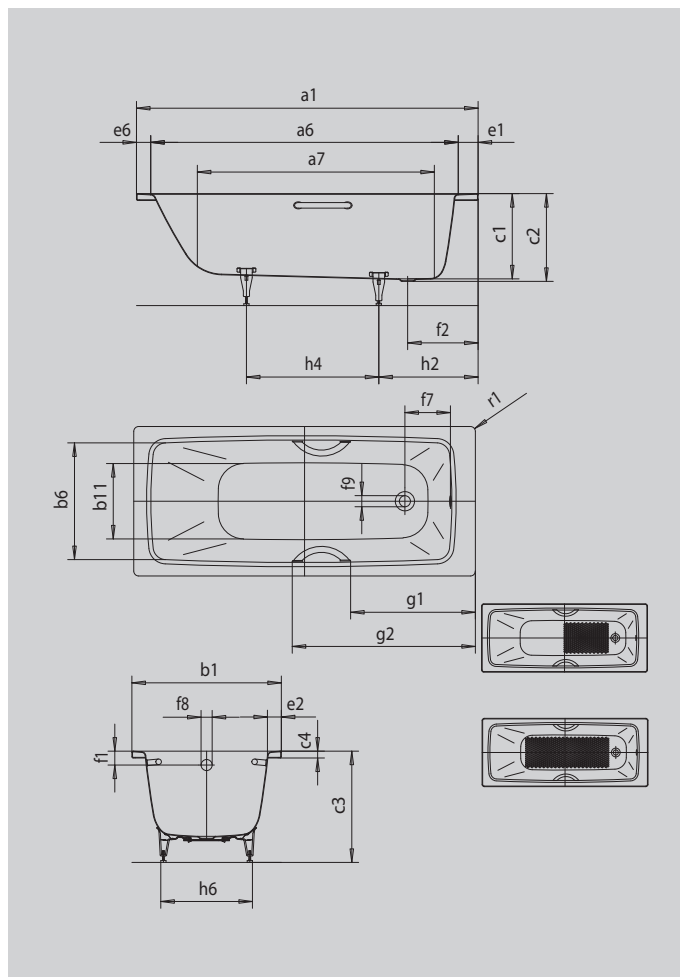

## CAYONO STAR

- one-seater bath with waste at foot end
- independent Anti-slip design
- modern rectangular bathtub with spacious interior of the tub
- also available with grips
- made of KALDEWEI steel enamel

Similar illustration

Model		755
External length	a <sub>1</sub>	1700 mm
Internal length (top)	a <sub>6</sub>	1510 mm
Internal length (bottom)	a <sub>7</sub>	1210 mm
External width	b <sub>1</sub>	700 mm
Internal width (top)	b <sub>6</sub>	570 mm
Internal width (bottom)	b <sub>11</sub>	400 mm
Depth inside	c <sub>1</sub>	400 mm
Depth incl. waste hole	c <sub>2</sub>	410 mm
Height with feet	c <sub>3</sub>	537 - 559 mm
Height of rim	c <sub>4</sub>	32 mm
Width of rim (foot end; long side; head end)	e <sub>1</sub> ; e <sub>2</sub> ; e <sub>6</sub>	110; 63; 80 mm
Distance top edge to centre of overflow hole	f <sub>1</sub>	65 mm
Distance bath edge to centre of waste hole	f <sub>2</sub>	330 mm
Distance centre of waste hole to centre of overflow hole	f <sub>7</sub>	213 mm
Diameter of overflow hole	f <sub>8</sub>	Ø 52 mm
Diameter of waste hole	f <sub>9</sub>	Ø 52 mm
Distance bath edge (foot end) to start of grip	g <sub>1</sub>	634 mm
Distance bath edge (foot end) to end of grip	g <sub>2</sub>	909 mm
Distance foot end of bath edge to centre of foot	h <sub>2</sub>	455 mm
Distance between the feet	h <sub>4</sub>	742 mm
Width of feet max.	h <sub>6</sub>	440 mm
External radius	r <sub>1</sub>	8 mm
Water volume		110 l
Net weight		48 kg
Anti-slip		455 x 315 mm
Full anti-slip		855 x 315 mm