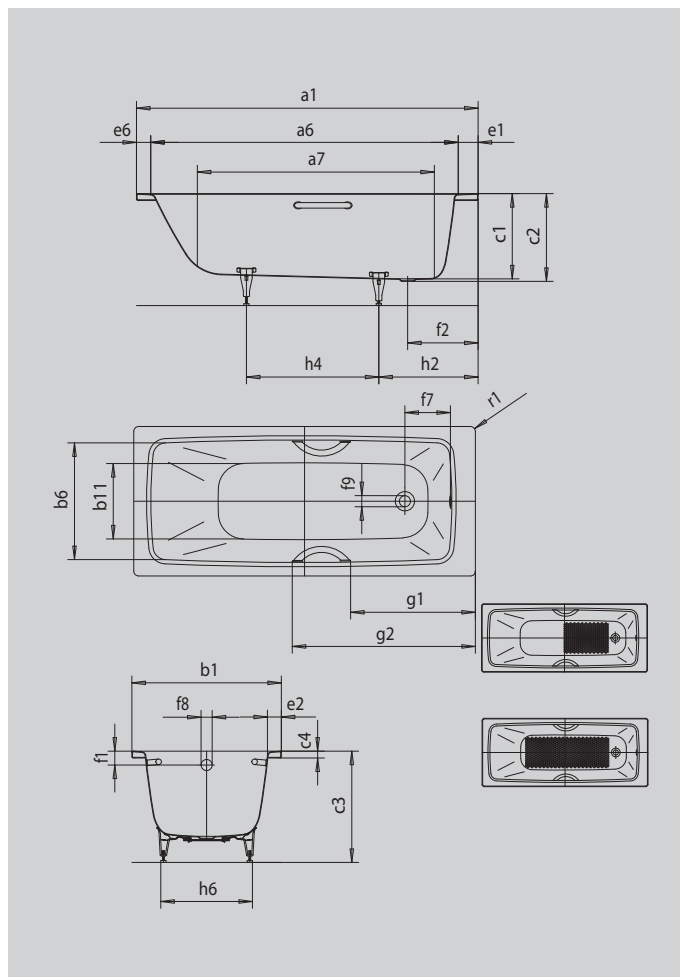

## CAYONO STAR

- one-seater bath with waste at foot end
- independent Anti-slip design
- modern rectangular bathtub with spacious interior of the tub
- also available with grips
- made of KALDEWEI steel enamel

Similar illustration

Model		756
External length	a <sub>1</sub>	1700 mm
Internal length (top)	a <sub>6</sub>	1510 mm
Internal length (bottom)	a <sub>7</sub>	1210 mm
External width	b <sub>1</sub>	750 mm
Internal width (top)	b <sub>6</sub>	610 mm
Internal width (bottom)	b <sub>11</sub>	450 mm
Depth inside	c <sub>1</sub>	400 mm
Depth incl. waste hole	c <sub>2</sub>	410 mm
Height with feet	c <sub>3</sub>	538 - 553 mm
Height of rim	c <sub>4</sub>	32 mm
Width of rim (foot end; long side; head end)	e <sub>1</sub> ; e <sub>2</sub> ; e <sub>6</sub>	110; 63; 80 mm
Distance top edge to centre of overflow hole	f <sub>1</sub>	65 mm
Distance bath edge to centre of waste hole	f <sub>2</sub>	330 mm
Distance centre of waste hole to centre of overflow hole	f <sub>7</sub>	213 mm
Diameter of overflow hole	f <sub>8</sub>	Ø 52 mm
Diameter of waste hole	f <sub>9</sub>	Ø 52 mm
Distance bath edge (foot end) to start of grip	g <sub>1</sub>	634 mm
Distance bath edge (foot end) to end of grip	g <sub>2</sub>	909 mm
Distance foot end of bath edge to centre of foot	h <sub>2</sub>	450 mm
Distance between the feet	h <sub>4</sub>	745 mm
Width of feet max.	h <sub>6</sub>	475 mm
External radius	r <sub>1</sub>	8 mm
Water volume		136 l
Net weight		50 kg
Pedestal		5030
Anti-slip		575 x 375 mm
Full anti-slip		855 x 375 mm