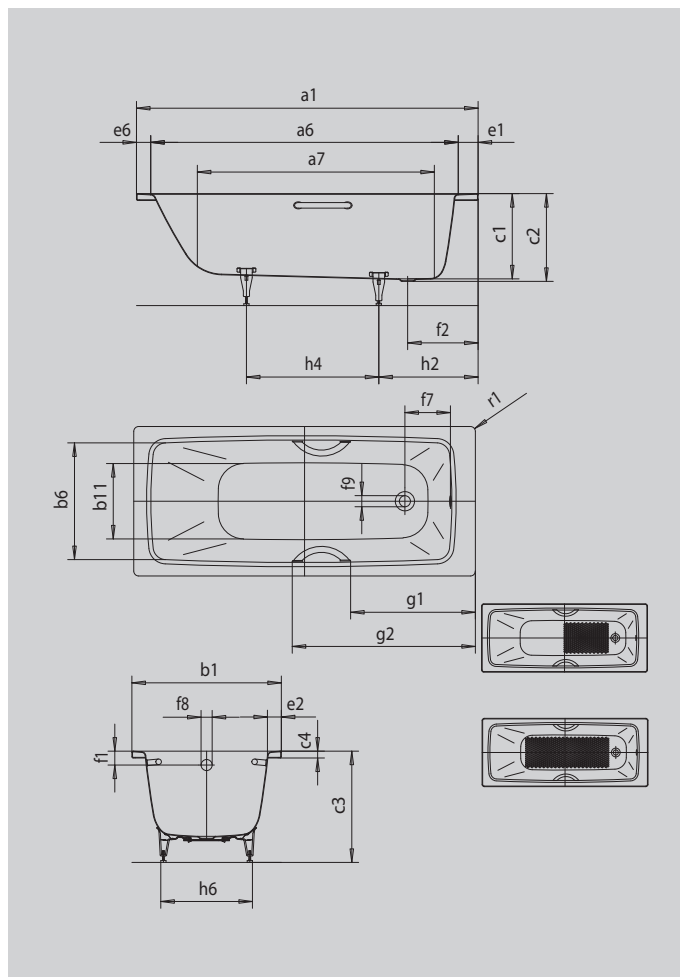

CAYONO

CAYONO STAR

- one-seater bath with waste at foot end
- independent Anti-slip design
- modern rectangular bathtub with spacious interior of the tub
- also available with grips
- made of KALDEWEI steel enamel

Similar illustration

Model		757
External length	a ₁	1800 mm
Internal length (top)	a ₆	1610 mm
Internal length (bottom)	a ₇	1310 mm
External width	b ₁	800 mm
Internal width (top)	b ₆	660 mm
Internal width (bottom)	b ₁₁	510 mm
Depth inside	c ₁	400 mm
Depth incl. waste hole	c ₂	410 mm
Height with feet	c ₃	528 - 543 mm
Height of rim	c ₄	32 mm
Width of rim (foot end; long side; head end)	e ₁ ; e ₂ ; e ₆	110; 63; 80 mm
Distance top edge to centre of overflow hole	f ₁	65 mm
Distance bath edge to centre of waste hole	f ₂	330 mm
Distance centre of waste hole to centre of overflow hole	f ₇	213 mm
Diameter of overflow hole	f ₈	Ø 52 mm
Diameter of waste hole	f ₉	Ø 52 mm
Distance bath edge (foot end) to start of grip	g ₁	684 mm
Distance bath edge (foot end) to end of grip	g ₂	959 mm
Distance foot end of bath edge to centre of foot	h ₂	450 mm
Distance between the feet	h ₄	820 mm
Width of feet max.	h ₆	560 mm
External radius	r ₁	8 mm
Water volume		171 l
Net weight		56 kg
Pedestal		5037
Anti-slip		575 x 375 mm
Full anti-slip		935 x 375 mm