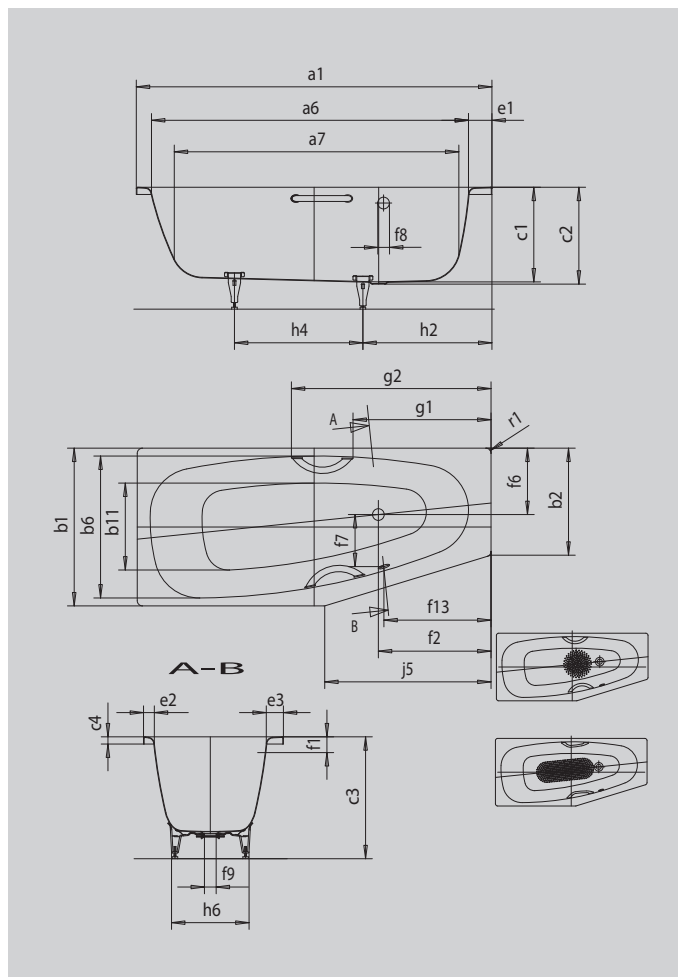

MINI RIGHT MINI STAR RIGHT

- one-seater bath with side overflow
- economic water consumption thanks to its tapering interior contours
- special shape is ideal for small bathrooms
- also available with grips
- made of KALDEWEI steel enamel

Similar illustration

Model		831
External length	a ₁	1570 mm
Internal length (top)	a ₆	1410 mm
Internal length (bottom)	a ₇	1250 mm
External width	b ₁	750 mm
External width	b ₂	500 mm
Internal width (top)	b ₆	600 mm
Internal width (bottom)	b ₁₁	360 mm
Depth inside	c ₁	420 mm
Depth incl. waste hole	c ₂	430 mm
Height with feet	c ₃	550 - 570 mm
Height of rim	c ₄	32 mm
Width of rim long side	e ₃	70 mm
Width of rim (foot end; long side)	e ₁ ; e ₂	100; 60 mm
Distance top edge to centre of overflow hole	f ₁	70 mm
Distance bath edge to centre of waste hole	f ₂	500 mm
Waste hole off-centre	f ₆	320 mm
Distance centre of waste hole to centre of overflow hole	f ₇	246 mm
Diameter of overflow hole	f ₈	Ø 52 mm
Diameter of waste hole	f ₉	Ø 52 mm
Distance bath edge to centre of overflow hole	f ₁₃	475 mm
Distance bath edge (foot end) to start of grip	g ₁	611 mm
Distance bath edge (foot end) to end of grip	g ₂	886 mm
Distance foot end of bath edge to centre of foot	h ₂	570 mm
Distance between the feet	h ₄	490 mm
Width of feet max.	h ₆	430 mm
Length of narrow side	j ₅	820 mm
External radius	r ₁	23 mm
Water volume		110 l
Net weight		52 kg
Diameter of anti-slip		Ø 288 mm
Full anti-slip		600 x 220 mm