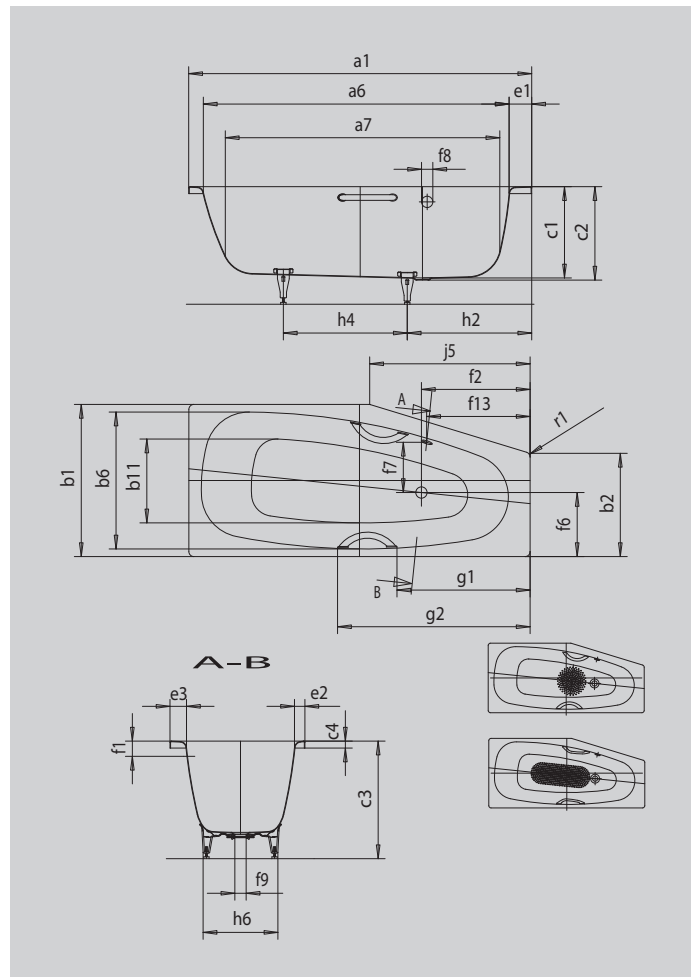

MINI LEFT MINI STAR LEFT

- one-seater bath with side overflow
- economic water consumption thanks to its tapering interior contours
- special shape is ideal for small bathrooms
- also available with grips
- made of KALDEWEI steel enamel

Similar illustration

Model		833
External length	a ₁	1570 mm
Internal length (top)	a ₆	1410 mm
Internal length (bottom)	a ₇	1250 mm
External width	b ₁	750 mm
External width	b ₂	500 mm
Internal width (top)	b ₆	600 mm
Internal width (bottom)	b ₁₁	360 mm
Depth inside	c ₁	420 mm
Depth incl. waste hole	c ₂	430 mm
Height with feet	c ₃	550 - 570 mm
Height of rim	c ₄	32 mm
Width of rim long side	e ₃	70 mm
Width of rim (foot end; long side)	e ₁ ; e ₂	100; 60 mm
Distance top edge to centre of overflow hole	f ₁	70 mm
Distance bath edge to centre of waste hole	f ₂	500 mm
Waste hole off-centre	f ₆	320 mm
Distance centre of waste hole to centre of overflow hole	f ₇	246 mm
Diameter of overflow hole	f ₈	Ø 52 mm
Diameter of waste hole	f ₉	Ø 52 mm
Distance bath edge to centre of overflow hole	f ₁₃	475 mm
Distance bath edge (foot end) to start of grip	g ₁	611 mm
Distance bath edge (foot end) to end of grip	g ₂	886 mm
Distance foot end of bath edge to centre of foot	h ₂	570 mm
Distance between the feet	h ₄	490 mm
Width of feet max.	h ₆	430 mm
Length of narrow side	j ₅	820 mm
External radius	r ₁	23 mm
Water volume		110 l
Net weight		52 kg
Diameter of anti-slip		Ø 288 mm
Full anti-slip		600 x 220 mm