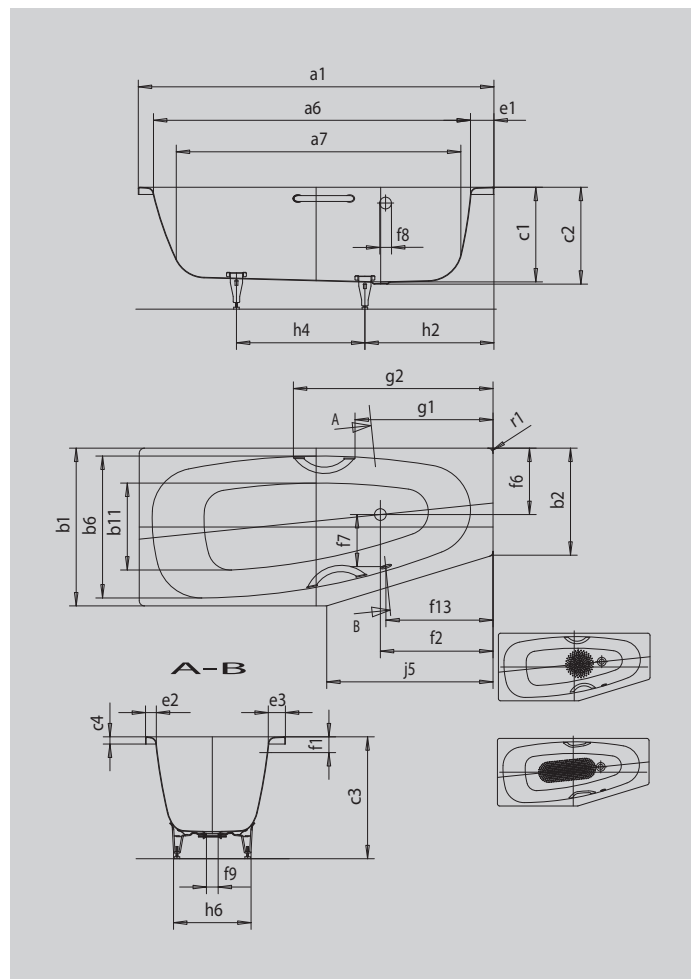

MINI RIGHT MINI STAR RIGHT

- one-seater bath with side overflow
- economic water consumption thanks to its tapering interior contours
- special shape is ideal for small bathrooms
- also available with grips
- made of KALDEWEI steel enamel

Similar illustration

Model		834
External length	a ₁	1570 mm
Internal length (top)	a ₆	1410 mm
Internal length (bottom)	a ₇	1250 mm
External width	b ₁	700 mm
External width	b ₂	475 mm
Internal width (top)	b ₆	600 mm
Internal width (bottom)	b ₁₁	360 mm
Depth inside	c ₁	420 mm
Depth incl. waste hole	c ₂	430 mm
Height with feet	c ₃	550 - 570 mm
Height of rim	c ₄	32 mm
Width of rim long side	e ₃	70 mm
Width of rim (foot end; long side)	e ₁ , e ₂	100; 48 mm
Distance top edge to centre of overflow hole	f ₁	70 mm
Distance bath edge to centre of waste hole	f ₂	500 mm
Waste hole off-centre	f ₆	320 mm
Distance centre of waste hole to centre of overflow hole	f ₇	246 mm
Diameter of overflow hole	f ₈	Ø 52 mm
Diameter of waste hole	f ₉	Ø 52 mm
Distance bath edge to centre of overflow hole	f ₁₃	475 mm
Distance foot end of bath edge to centre of foot	h ₂	570 mm
Distance between the feet	h ₄	440 mm
Width of feet max.	h ₆	430 mm
Length of narrow side	j ₅	738 mm
External radius	r ₁	23 mm
Water volume		110 l
Net weight		45 kg
Diameter of anti-slip		Ø 288 mm
Full anti-slip		600 x 220 mm