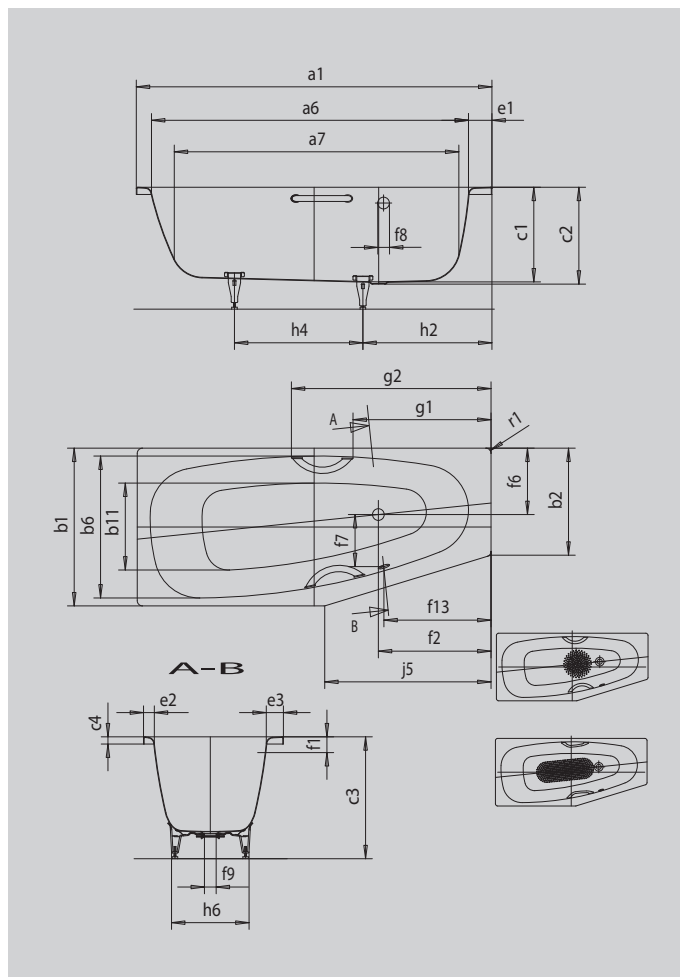

MINI RIGHT MINI STAR RIGHT

- one-seater bath with side overflow
- economic water consumption thanks to its tapering interior contours
- special shape is ideal for small bathrooms
- also available with grips
- made of KALDEWEI steel enamel

Similar illustration

Model		835
External length	a ₁	1570 mm
Internal length (top)	a ₆	1410 mm
Internal length (bottom)	a ₇	1250 mm
External width	b ₁	700 mm
External width	b ₂	475 mm
Internal width (top)	b ₆	600 mm
Internal width (bottom)	b ₁₁	360 mm
Depth inside	c ₁	420 mm
Depth incl. waste hole	c ₂	430 mm
Height with feet	c ₃	550 - 570 mm
Height of rim	c ₄	32 mm
Width of rim long side	e ₃	70 mm
Width of rim (foot end; long side)	e ₁ ; e ₂	100; 48 mm
Distance top edge to centre of overflow hole	f ₁	70 mm
Distance bath edge to centre of waste hole	f ₂	500 mm
Waste hole off-centre	f ₆	320 mm
Distance centre of waste hole to centre of overflow hole	f ₇	246 mm
Diameter of overflow hole	f ₈	Ø 52 mm
Diameter of waste hole	f ₉	Ø 52 mm
Distance bath edge to centre of overflow hole	f ₁₃	475 mm
Distance bath edge (foot end) to start of grip	g ₁	611 mm
Distance bath edge (foot end) to end of grip	g ₂	886 mm
Distance foot end of bath edge to centre of foot	h ₂	570 mm
Distance between the feet	h ₄	440 mm
Width of feet max.	h ₆	430 mm
Length of narrow side	j ₅	738 mm
External radius	r ₁	23 mm
Water volume		110 l
Net weight		45 kg
Diameter of anti-slip		Ø 288 mm
Full anti-slip		600 x 220 mm