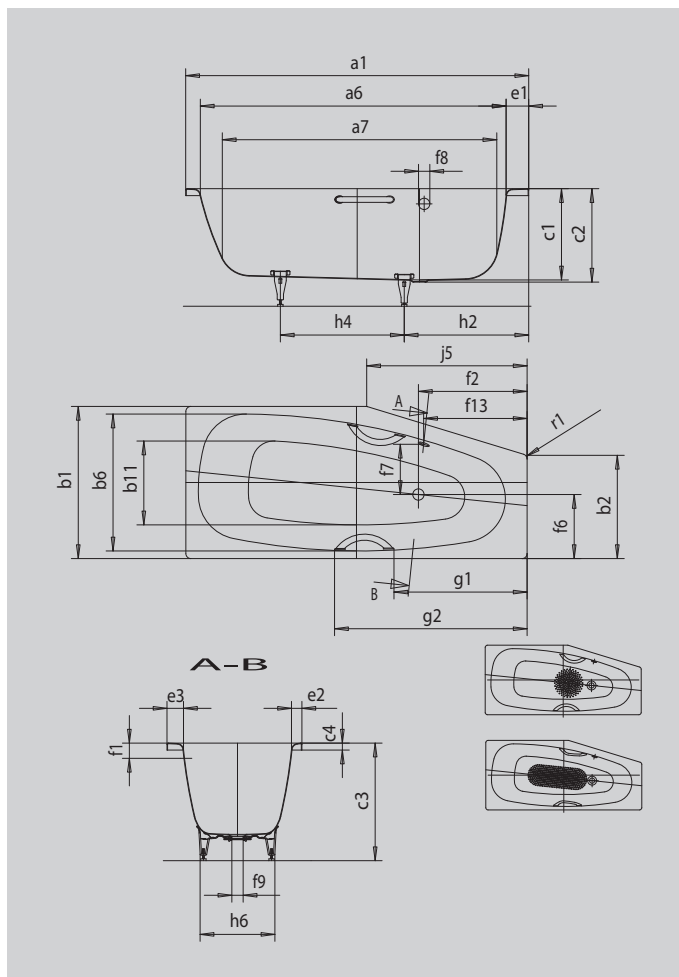

MINI LEFT MINI STAR LEFT

- one-seater bath with side overflow
- economic water consumption thanks to its tapering interior contours
- special shape is ideal for small bathrooms
- also available with grips
- made of KALDEWEI steel enamel

Similar illustration

Model		836
External length	a ₁	1570 mm
Internal length (top)	a ₆	1410 mm
Internal length (bottom)	a ₇	1250 mm
External width	b ₁	700 mm
External width	b ₂	475 mm
Internal width (top)	b ₆	600 mm
Internal width (bottom)	b ₁₁	360 mm
Depth inside	c ₁	420 mm
Depth incl. waste hole	c ₂	430 mm
Height with feet	c ₃	550 - 570 mm
Height of rim	c ₄	32 mm
Width of rim long side	e ₃	70 mm
Width of rim (foot end; long side)	e ₁ ; e ₂	100; 48 mm
Distance top edge to centre of overflow hole	f ₁	70 mm
Distance bath edge to centre of waste hole	f ₂	500 mm
Waste hole off-centre	f ₆	320 mm
Distance centre of waste hole to centre of overflow hole	f ₇	246 mm
Diameter of overflow hole	f ₈	Ø 52 mm
Diameter of waste hole	f ₉	Ø 52 mm
Distance bath edge to centre of overflow hole	f ₁₃	475 mm
Distance foot end of bath edge to centre of foot	h ₂	570 mm
Distance between the feet	h ₄	440 mm
Width of feet max.	h ₆	430 mm
Length of narrow side	j ₅	738 mm
External radius	r ₁	23 mm
Water volume		110 l
Net weight		45 kg
Diameter of anti-slip		Ø 288 mm
Full anti-slip		600 x 220 mm