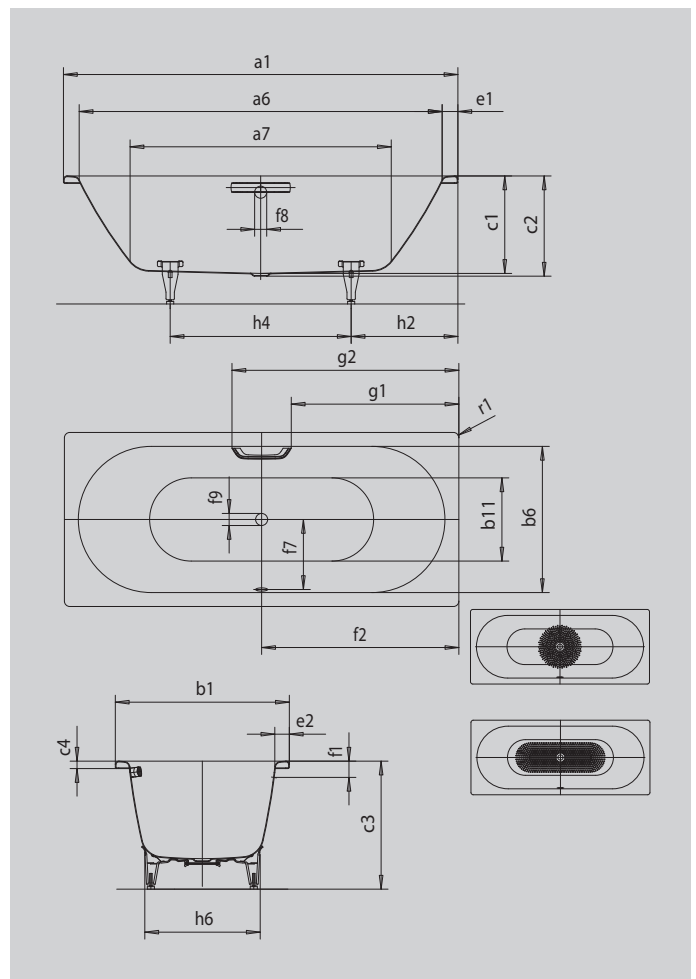

# CLASSIC DUO

- minimalist simplicity and unpretentious elegance are the hallmarks of this bathtub
- classic four-corner version
- Bathing for two: two identical backrests and centrally positioned waste outlet
- made of KALDEWEI steel enamel

Similar illustration

Model		103
External length	a <sub>1</sub>	1600 mm
Internal length (top)	a <sub>6</sub>	1480 mm
Internal length (bottom)	a <sub>7</sub>	1030 mm
External width	b <sub>1</sub>	700 mm
Internal width (top)	b <sub>6</sub>	580 mm
Internal width (bottom)	b <sub>11</sub>	450 mm
Depth inside	c <sub>1</sub>	420 mm
Depth incl. waste hole	c <sub>2</sub>	430 mm
Height with feet	c <sub>3</sub>	570 - 605 mm
Height of rim	c <sub>4</sub>	32 mm
Width of rim (foot end; long side)	e <sub>1</sub> ; e <sub>2</sub>	60; 60 mm
Distance top edge to centre of overflow hole	f <sub>1</sub>	70 mm
Distance bath edge to centre of waste hole	f <sub>2</sub>	800 mm
Distance centre of waste hole to centre of overflow hole	f <sub>7</sub>	280 mm
Diameter of overflow hole	f <sub>8</sub>	Ø 52 mm
Diameter of waste hole	f <sub>9</sub>	Ø 52 mm
Distance bath edge (foot end) to start of grip	g <sub>1</sub>	672 mm
Distance bath edge (foot end) to end of grip	g <sub>2</sub>	928 mm
Distance foot end of bath edge to centre of foot	h <sub>2</sub>	560 mm
Distance between the feet	h <sub>4</sub>	480 mm
Width of feet max.	h <sub>6</sub>	430 mm
External radius	r <sub>1</sub>	23 mm
Water volume		95 l
Net weight		44 kg
Diameter of anti-slip		Ø 288 mm
Full anti-slip		850 x 240 mm