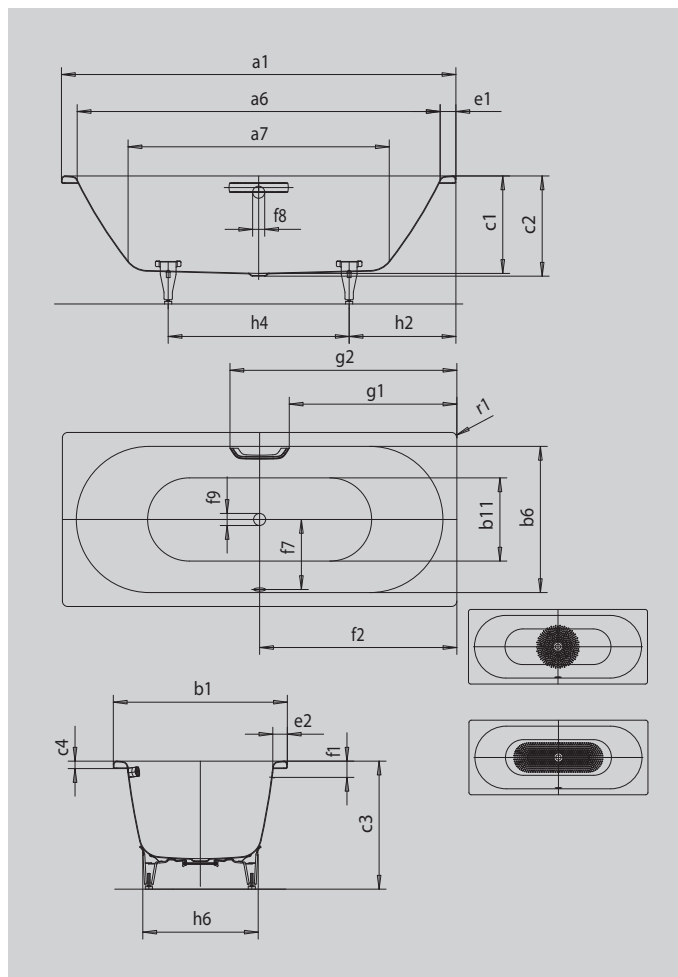

CLASSIC DUO

- minimalist simplicity and unpretentious elegance are the hallmarks of this bathtub
- classic four-corner version
- Bathing for two: two identical backrests and centrally positioned waste outlet
- made of KALDEWEI steel enamel

Similar illustration

Model		107
External length	a ₁	1700 mm
Internal length (top)	a ₆	1580 mm
Internal length (bottom)	a ₇	1130 mm
External width	b ₁	750 mm
Internal width (top)	b ₆	630 mm
Internal width (bottom)	b ₁₁	500 mm
Depth inside	c ₁	420 mm
Depth incl. waste hole	c ₂	430 mm
Height with feet	c ₃	560 - 595 mm
Height of rim	c ₄	32 mm
Width of rim (foot end; long side)	e ₁ ; e ₂	60; 60 mm
Distance top edge to centre of overflow hole	f ₁	70 mm
Distance bath edge to centre of waste hole	f ₂	850 mm
Distance centre of waste hole to centre of overflow hole	f ₇	305 mm
Diameter of overflow hole	f ₈	Ø 52 mm
Diameter of waste hole	f ₉	Ø 52 mm
Distance bath edge (foot end) to start of grip	g ₁	722 mm
Distance bath edge (foot end) to end of grip	g ₂	978 mm
Distance foot end of bath edge to centre of foot	h ₂	560 mm
Distance between the feet	h ₄	580 mm
Width of feet max.	h ₆	470 mm
External radius	r ₁	8 mm
Water volume		122 l
Net weight		47 kg
Diameter of anti-slip		Ø 435 mm
Full anti-slip		900 x 300 mm