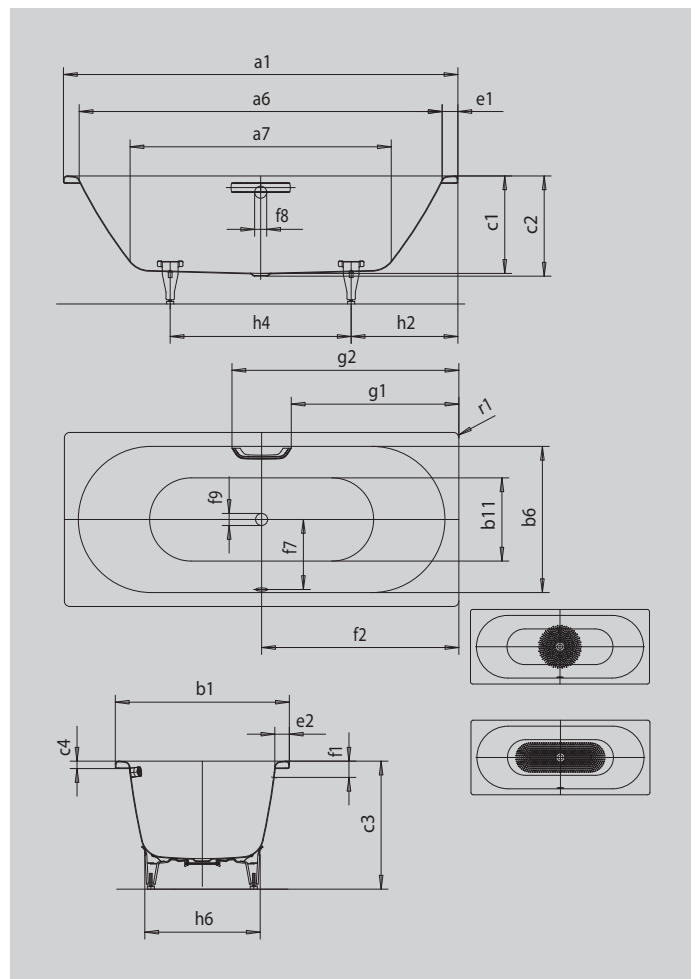

CLASSIC DUO

- minimalist simplicity and unpretentious elegance are the hallmarks of this bathtub
- classic four-corner version
- Bathing for two: two identical backrests and centrally positioned waste outlet
- made of KALDEWEI steel enamel

Similar illustration

Model		114
External length	a ₁	1900 mm
Internal length (top)	a ₆	1780 mm
Internal length (bottom)	a ₇	1330 mm
External width	b ₁	900 mm
Internal width (top)	b ₆	780 mm
Internal width (bottom)	b ₁₁	650 mm
Depth inside	c ₁	420 mm
Depth incl. waste hole	c ₂	430 mm
Height with feet	c ₃	550 - 580 mm
Height of rim	c ₄	32 mm
Width of rim (foot end; long side)	e ₁ ; e ₂	60; 60 mm
Distance top edge to centre of overflow hole	f ₁	70 mm
Distance bath edge to centre of waste hole	f ₂	950 mm
Distance centre of waste hole to centre of overflow hole	f ₇	380 mm
Diameter of overflow hole	f ₈	Ø 52 mm
Diameter of waste hole	f ₉	Ø 52 mm
Distance bath edge (foot end) to start of grip	g ₁	822 mm
Distance bath edge (foot end) to end of grip	g ₂	1078 mm
Distance foot end of bath edge to centre of foot	h ₂	630 mm
Distance between the feet	h ₄	640 mm
Width of feet max.	h ₆	650 mm
External radius	r ₁	23 mm
Water volume		213 l
Net weight		61 kg
Pedestal		5037
Diameter of anti-slip		Ø 435 mm
Full anti-slip		1097 x 406 mm