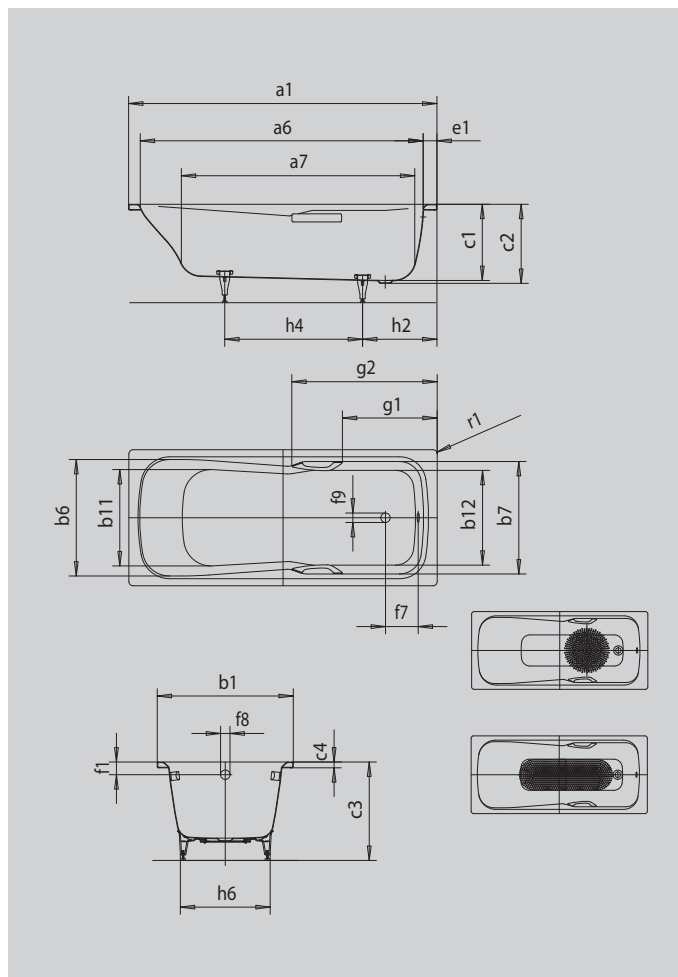

# DYNA SET DYNA SET STAR

- one-seater bath with waste at foot end
- combi-bath suitable for bathing and showering
- also available with grips
- made of KALDEWEI steel enamel

Similar illustration

Model		621
External length	a <sub>1</sub>	1700 mm
Internal length (top)	a <sub>6</sub>	1565 mm
Internal length (bottom)	a <sub>7</sub>	1230 mm
External width	b <sub>1</sub>	750 mm
Internal width (top)	b <sub>6</sub> ; b <sub>7</sub>	640; 620 mm
Internal width (bottom)	b <sub>11</sub> ; b <sub>12</sub>	500; 520 mm
Depth inside	c <sub>1</sub>	420 mm
Depth incl. waste hole	c <sub>2</sub>	430 mm
Height with feet	c <sub>3</sub>	561 - 586 mm
Height of rim	c <sub>4</sub>	32 mm
Width of rim (foot end)	e <sub>1</sub>	75 mm
Distance top edge to centre of overflow hole	f <sub>1</sub>	70 mm
Distance bath edge to centre of waste hole	f <sub>2</sub>	285 mm
Distance centre of waste hole to centre of overflow hole	f <sub>7</sub>	206 mm
Diameter of overflow hole	f <sub>8</sub>	Ø 52 mm
Diameter of waste hole	f <sub>9</sub>	Ø 52 mm
Distance bath edge (foot end) to start of grip	g <sub>1</sub>	525 mm
Distance bath edge (foot end) to end of grip	g <sub>2</sub>	800 mm
Distance foot end of bath edge to centre of foot	h <sub>2</sub>	410 mm
Distance between the feet	h <sub>4</sub>	760 mm
Width of feet max.	h <sub>6</sub>	495 mm
External radius	r <sub>1</sub>	23 mm
Water volume		169 l
Net weight		53 kg
Diameter of anti-slip		Ø 435 mm
Full anti-slip		900 x 300 mm