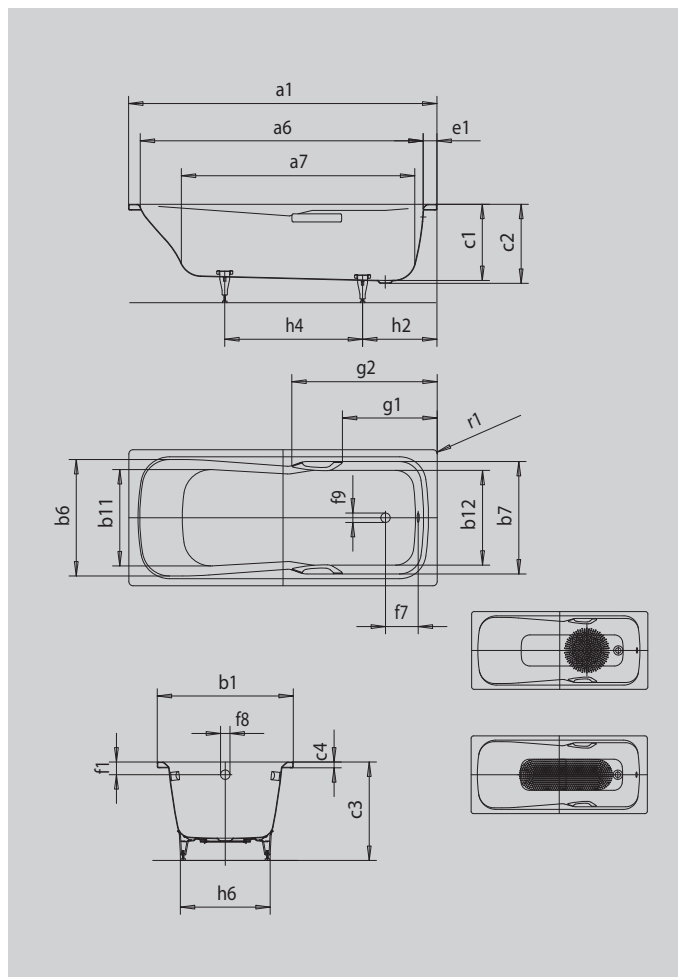

# DYNA SET

## DYNA SET STAR

- one-seater bath with waste at foot end
- combi-bath suitable for bathing and showering
- also available with grips
- made of KALDEWEI steel enamel

Similar illustration

Model		622
External length	a <sub>1</sub>	1800 mm
Internal length (top)	a <sub>6</sub>	1565 mm
Internal length (bottom)	a <sub>7</sub>	1230 mm
External width	b <sub>1</sub>	800 mm
Internal width (top)	b <sub>6</sub> ; b <sub>7</sub>	640; 620 mm
Internal width (bottom)	b <sub>11</sub> ; b <sub>12</sub>	500; 520 mm
Depth inside	c <sub>1</sub>	420 mm
Depth incl. waste hole	c <sub>2</sub>	430 mm
Height with feet	c <sub>3</sub>	561 - 586 mm
Height of rim	c <sub>4</sub>	32 mm
Width of rim (foot end)	e <sub>1</sub>	125 mm
Distance top edge to centre of overflow hole	f <sub>1</sub>	70 mm
Distance bath edge to centre of waste hole	f <sub>2</sub>	335 mm
Distance centre of waste hole to centre of overflow hole	f <sub>7</sub>	206 mm
Diameter of overflow hole	f <sub>8</sub>	Ø 52 mm
Diameter of waste hole	f <sub>9</sub>	Ø 52 mm
Distance foot end of bath edge to centre of foot	h <sub>2</sub>	415 mm
Distance between the feet	h <sub>4</sub>	805 mm
Width of feet max.	h <sub>6</sub>	495 mm
External radius	r <sub>1</sub>	8 mm
Water volume		169 l
Net weight		68 kg
Diameter of anti-slip		Ø 435 mm
Full anti-slip		900 x 300 mm