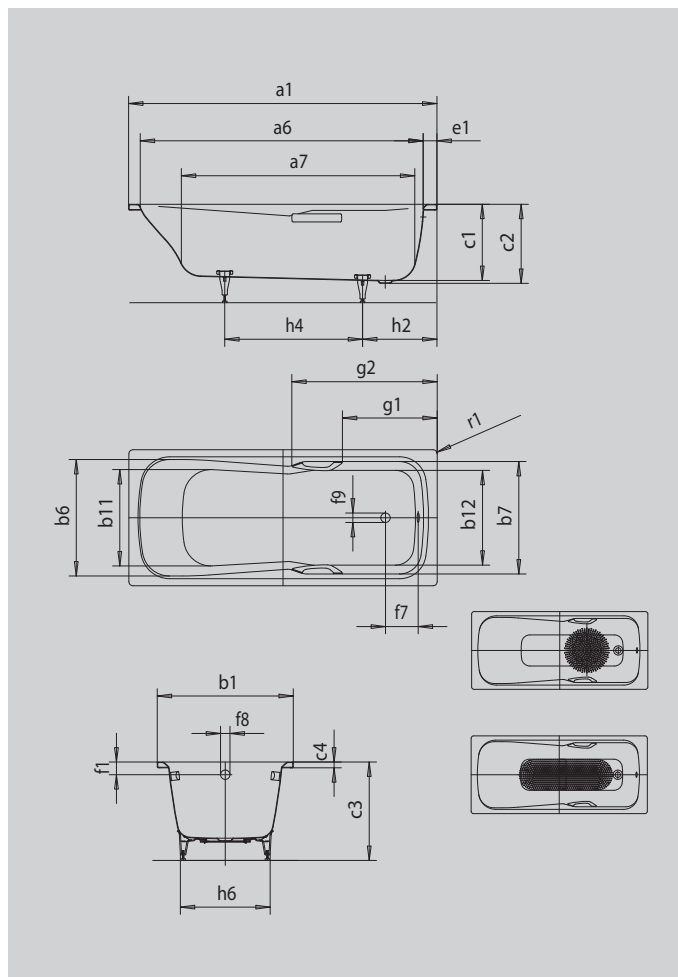

DYNA SET DYNA SET STAR

- one-seater bath with waste at foot end
- combi-bath suitable for bathing and showering
- also available with grips
- made of KALDEWEI steel enamel

Similar illustration

Model		623
External length	a ₁	1800 mm
Internal length (top)	a ₆	1565 mm
Internal length (bottom)	a ₇	1230 mm
External width	b ₁	800 mm
Internal width (top)	b ₆ ; b ₇	640; 620 mm
Internal width (bottom)	b ₁₁ ; b ₁₂	500; 520 mm
Depth inside	c ₁	420 mm
Depth incl. waste hole	c ₂	430 mm
Height with feet	c ₃	561 - 586 mm
Height of rim	c ₄	32 mm
Width of rim (foot end)	e ₁	125 mm
Distance top edge to centre of overflow hole	f ₁	70 mm
Distance bath edge to centre of waste hole	f ₂	335 mm
Distance centre of waste hole to centre of overflow hole	f ₇	206 mm
Diameter of overflow hole	f ₈	Ø 52 mm
Diameter of waste hole	f ₉	Ø 52 mm
Distance bath edge (foot end) to start of grip	g ₁	575 mm
Distance bath edge (foot end) to end of grip	g ₂	850 mm
Distance foot end of bath edge to centre of foot	h ₂	415 mm
Distance between the feet	h ₄	805 mm
Width of feet max.	h ₆	495 mm
External radius	r ₁	8 mm
Water volume		169 l
Net weight		68 kg
Diameter of anti-slip		Ø 435 mm
Full anti-slip		900 x 300 mm