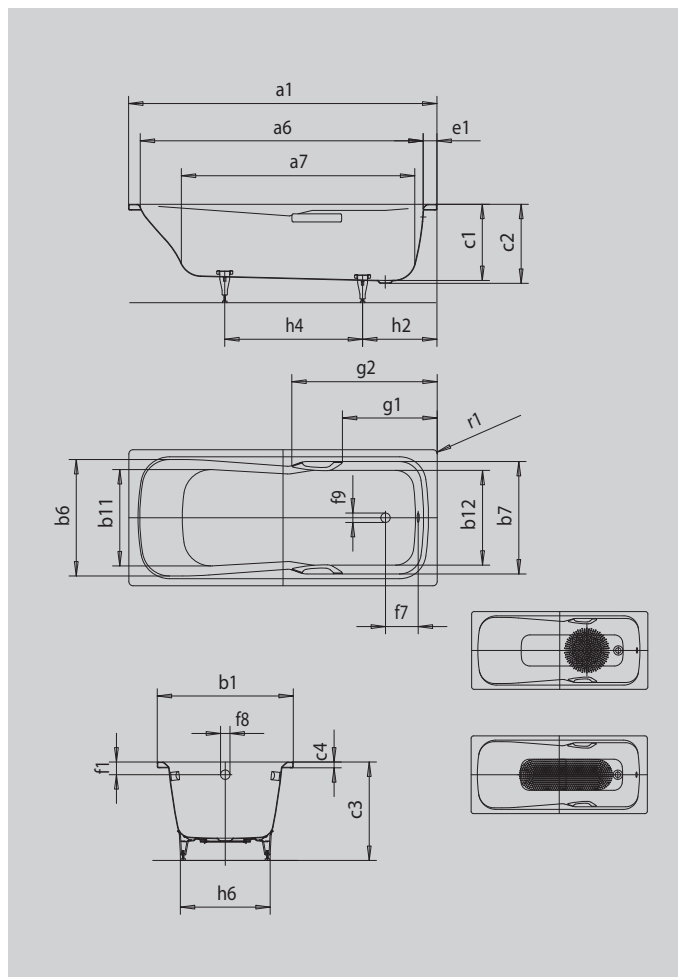

# DYNA SET DYNA SET STAR

- one-seater bath with waste at foot end
- combi-bath suitable for bathing and showering
- also available with grips
- made of KALDEWEI steel enamel

Similar illustration

Model		624
External length	a <sub>1</sub>	1500 mm
Internal length (top)	a <sub>6</sub>	1340 mm
Internal length (bottom)	a <sub>7</sub>	1050 mm
External width	b <sub>1</sub>	750 mm
Internal width (top)	b <sub>6</sub> ; b <sub>7</sub>	640; 640 mm
Internal width (bottom)	b <sub>11</sub> ; b <sub>12</sub>	500; 520 mm
Depth inside	c <sub>1</sub>	420 mm
Depth incl. waste hole	c <sub>2</sub>	430 mm
Height with feet	c <sub>3</sub>	561 - 586 mm
Height of rim	c <sub>4</sub>	32 mm
Width of rim (foot end)	e <sub>1</sub>	100 mm
Distance top edge to centre of overflow hole	f <sub>1</sub>	70 mm
Distance bath edge to centre of waste hole	f <sub>2</sub>	310 mm
Distance centre of waste hole to centre of overflow hole	f <sub>7</sub>	206 mm
Diameter of overflow hole	f <sub>8</sub>	Ø 52 mm
Diameter of waste hole	f <sub>9</sub>	Ø 52 mm
Distance foot end of bath edge to centre of foot	h <sub>2</sub>	410 mm
Distance between the feet	h <sub>4</sub>	590 mm
Width of feet max.	h <sub>6</sub>	495 mm
External radius	r <sub>1</sub>	23 mm
Water volume		133 l
Net weight		45 kg
Diameter of anti-slip		Ø 288 mm
Full anti-slip		600 x 220 mm