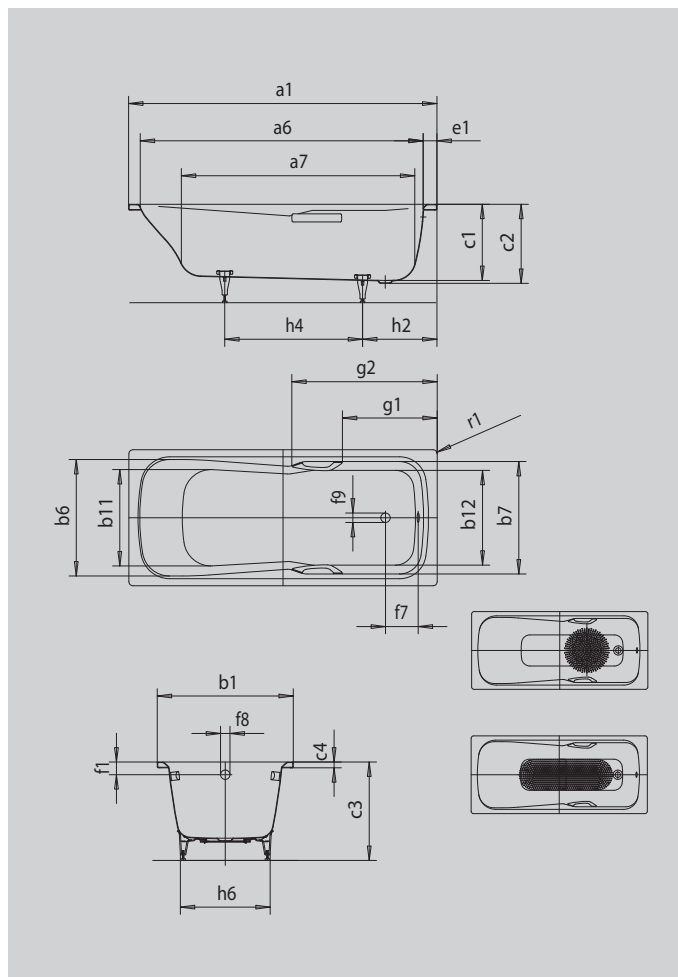

# DYNA SET DYNA SET STAR

- one-seater bath with waste at foot end
- combi-bath suitable for bathing and showering
- also available with grips
- made of KALDEWEI steel enamel

Similar illustration

Model		625
External length	a <sub>1</sub>	1500 mm
Internal length (top)	a <sub>6</sub>	1340 mm
Internal length (bottom)	a <sub>7</sub>	1050 mm
External width	b <sub>1</sub>	750 mm
Internal width (top)	b <sub>6</sub> ; b <sub>7</sub>	640; 640 mm
Internal width (bottom)	b <sub>11</sub> ; b <sub>12</sub>	500; 520 mm
Depth inside	c <sub>1</sub>	420 mm
Depth incl. waste hole	c <sub>2</sub>	430 mm
Height with feet	c <sub>3</sub>	561 - 586 mm
Height of rim	c <sub>4</sub>	32 mm
Width of rim (foot end)	e <sub>1</sub>	100 mm
Distance top edge to centre of overflow hole	f <sub>1</sub>	70 mm
Distance bath edge to centre of waste hole	f <sub>2</sub>	310 mm
Distance centre of waste hole to centre of overflow hole	f <sub>7</sub>	206 mm
Diameter of overflow hole	f <sub>8</sub>	Ø 52 mm
Diameter of waste hole	f <sub>9</sub>	Ø 52 mm
Distance bath edge (foot end) to start of grip	g <sub>1</sub>	505 mm
Distance bath edge (foot end) to end of grip	g <sub>2</sub>	780 mm
Distance foot end of bath edge to centre of foot	h <sub>2</sub>	410 mm
Distance between the feet	h <sub>4</sub>	590 mm
Width of feet max.	h <sub>6</sub>	495 mm
External radius	r <sub>1</sub>	23 mm
Water volume		133 l
Net weight		45 kg
Diameter of anti-slip		Ø 288 mm
Full anti-slip		600 x 220 mm