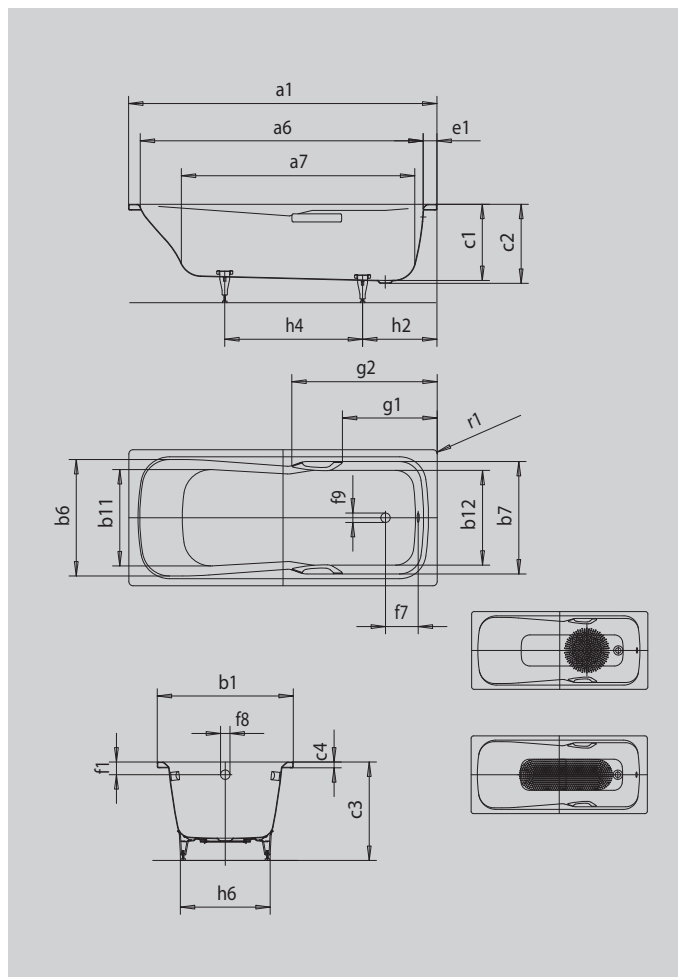

# DYNA SET DYNA SET STAR

- one-seater bath with waste at foot end
- combi-bath suitable for bathing and showering
- also available with grips
- made of KALDEWEI steel enamel

Similar illustration

Model		626
External length	$a_1$	1600 mm
Internal length (top)	$a_6$	1440 mm
Internal length (bottom)	$a_7$	1155 mm
External width	$b_1$	700 mm
Internal width (top)	$b_6; b_7$	590; 590 mm
Internal width (bottom)	$b_{11}; b_{12}$	450; 470 mm
Depth inside	$c_1$	420 mm
Depth incl. waste hole	$c_2$	430 mm
Height with feet	$c_3$	561 - 586 mm
Height of rim	$c_4$	32 mm
Width of rim (foot end)	$e_1$	100 mm
Distance top edge to centre of overflow hole	$f_1$	70 mm
Distance bath edge to centre of waste hole	$f_2$	310 mm
Distance centre of waste hole to centre of overflow hole	$f_7$	206 mm
Diameter of overflow hole	$f_8$	Ø 52 mm
Diameter of waste hole	$f_9$	Ø 52 mm
Distance foot end of bath edge to centre of foot	$h_2$	410 mm
Distance between the feet	$h_4$	690 mm
Width of feet max.	$h_6$	445 mm
External radius	$r_1$	8 mm
Water volume		122 l
Net weight		46 kg
Diameter of anti-slip		Ø 288 mm
Full anti-slip		850 x 240 mm