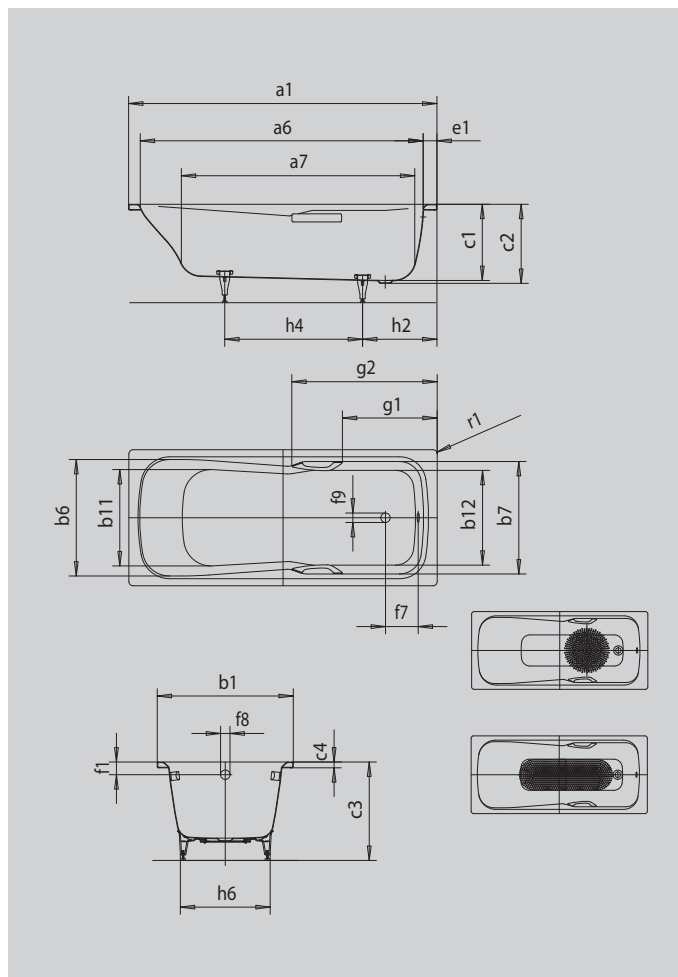

DYNA SET DYNA SET STAR

- one-seater bath with waste at foot end
- combi-bath suitable for bathing and showering
- also available with grips
- made of KALDEWEI steel enamel

Similar illustration

Model		627
External length	a ₁	1600 mm
Internal length (top)	a ₆	1440 mm
Internal length (bottom)	a ₇	1155 mm
External width	b ₁	700 mm
Internal width (top)	b ₆ ; b ₇	590; 590 mm
Internal width (bottom)	b ₁₁ ; b ₁₂	450; 470 mm
Depth inside	c ₁	420 mm
Depth incl. waste hole	c ₂	430 mm
Height with feet	c ₃	561 - 586 mm
Height of rim	c ₄	32 mm
Width of rim (foot end)	e ₁	100 mm
Distance top edge to centre of overflow hole	f ₁	70 mm
Distance bath edge to centre of waste hole	f ₂	310 mm
Distance centre of waste hole to centre of overflow hole	f ₇	206 mm
Diameter of overflow hole	f ₈	Ø 52 mm
Diameter of waste hole	f ₉	Ø 52 mm
Distance bath edge (foot end) to start of grip	g ₁	505 mm
Distance bath edge (foot end) to end of grip	g ₂	780 mm
Distance foot end of bath edge to centre of foot	h ₂	410 mm
Distance between the feet	h ₄	690 mm
Width of feet max.	h ₆	445 mm
External radius	r ₁	8 mm
Water volume		122 l
Net weight		46 kg
Diameter of anti-slip		Ø 288 mm
Full anti-slip		850 x 240 mm