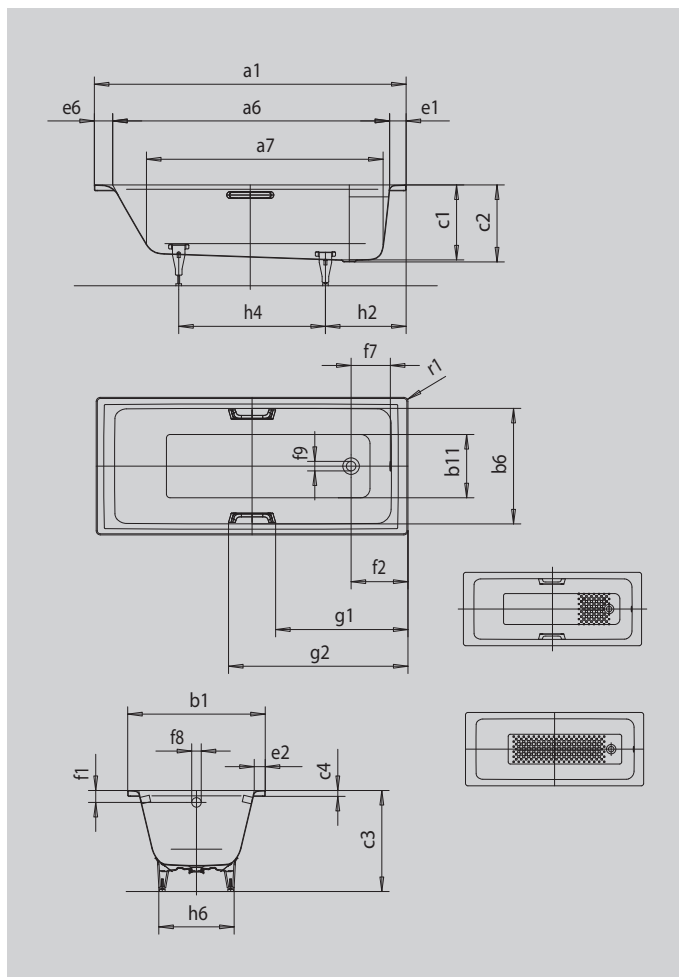

## PURO STAR

- straightlined, purist design
- classic four-cornered model
- one-seater bath with waste at foot end
- perfect match for the PURO model range
- made of KALDEWEI steel enamel

Similar illustration

Model		653
External length	a <sub>1</sub>	1800 mm
Internal length (top)	a <sub>6</sub>	1610 mm
Internal length (bottom)	a <sub>7</sub>	1380 mm
External width	b <sub>1</sub>	800 mm
Internal width (top)	b <sub>6</sub>	670 mm
Internal width (bottom)	b <sub>11</sub>	510 mm
Depth inside	c <sub>1</sub>	410 mm
Depth incl. waste hole	c <sub>2</sub>	420 mm
Height with feet	c <sub>3</sub>	553 - 563 mm
Height of rim	c <sub>4</sub>	32 mm
Width of rim (foot end; long side; head end)	e <sub>1</sub> ; e <sub>2</sub> ; e <sub>6</sub>	90; 60; 100 mm
Distance top edge to centre of overflow hole	f <sub>1</sub>	65 mm
Distance bath edge to centre of waste hole	f <sub>2</sub>	310 mm
Distance centre of waste hole to centre of overflow hole	f <sub>7</sub>	214 mm
Diameter of overflow hole	f <sub>8</sub>	Ø 52 mm
Diameter of waste hole	f <sub>9</sub>	Ø 52 mm
Distance foot end of bath edge to centre of foot	h <sub>2</sub>	460 mm
Distance between the feet	h <sub>4</sub>	820 mm
Width of feet max.	h <sub>6</sub>	520 mm
External radius	r <sub>1</sub>	8 mm
Water volume		170 l
Net weight		57 kg
Anti-slip		396 x 396 mm
Full anti-slip		1020 x 396 mm