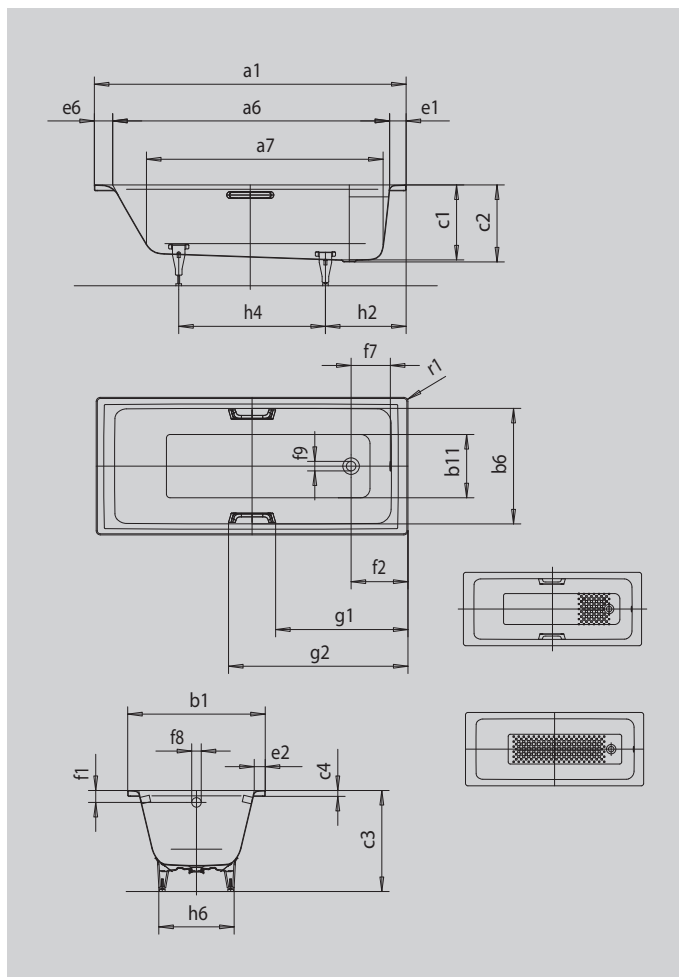

PURO

PURO STAR

- straightlined, purist design
- classic four-cornered model
- one-seater bath with waste at foot end
- perfect match for the PURO model range
- made of KALDEWEI steel enamel

Similar illustration

Model		655
External length	a ₁	1800 mm
Internal length (top)	a ₆	1610 mm
Internal length (bottom)	a ₇	1380 mm
External width	b ₁	800 mm
Internal width (top)	b ₆	670 mm
Internal width (bottom)	b ₁₁	510 mm
Depth inside	c ₁	410 mm
Depth incl. waste hole	c ₂	420 mm
Height with feet	c ₃	553 - 563 mm
Height of rim	c ₄	32 mm
Width of rim (foot end; long side; head end)	e ₁ ; e ₂ ; e ₆	90; 60; 100 mm
Distance top edge to centre of overflow hole	f ₁	65 mm
Distance bath edge to centre of waste hole	f ₂	310 mm
Distance centre of waste hole to centre of overflow hole	f ₇	214 mm
Diameter of overflow hole	f ₈	Ø 52 mm
Diameter of waste hole	f ₉	Ø 52 mm
Distance bath edge (foot end) to start of grip	g ₁	771 mm
Distance bath edge (foot end) to end of grip	g ₂	1029 mm
Distance foot end of bath edge to centre of foot	h ₂	460 mm
Distance between the feet	h ₄	820 mm
Width of feet max.	h ₆	520 mm
External radius	r ₁	8 mm
Water volume		170 l
Net weight		54 kg
Anti-slip		396 x 396 mm
Full anti-slip		1020 x 396 mm