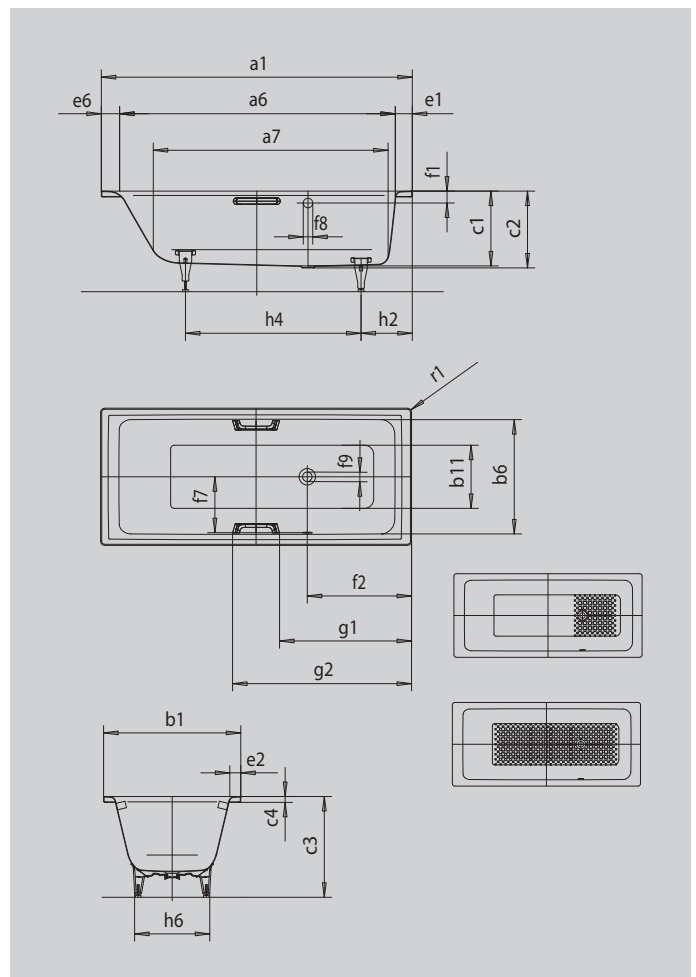

PURO/PURO STAR WITH SIDE OVERFLOW

- straightlined, purist design
- classic four-cornered model
- one-seater bath with side overflow
- perfect match for the PURO model range
- made of KALDEWEI steel enamel

Similar illustration

Model		656
External length	a ₁	1700 mm
Internal length (top)	a ₆	1510 mm
Internal length (bottom)	a ₇	1280 mm
External width	b ₁	750 mm
Internal width (top)	b ₆	630 mm
Internal width (bottom)	b ₁₁	460 mm
Depth inside	c ₁	410 mm
Depth incl. waste hole	c ₂	420 mm
Height with feet	c ₃	553 - 573 mm
Height of rim	c ₄	32 mm
Width of rim (foot end; long side; head end)	e ₁ ; e ₂ ; e ₆	90; 60; 100 mm
Distance top edge to centre of overflow hole	f ₁	70 mm
Distance bath edge to centre of waste hole	f ₂	570 mm
Distance centre of waste hole to centre of overflow hole	f ₇	300 mm
Diameter of overflow hole	f ₈	Ø 52 mm
Diameter of waste hole	f ₉	Ø 52 mm
Distance foot end of bath edge to centre of foot	h ₂	445 mm
Distance between the feet	h ₄	750 mm
Width of feet max.	h ₆	445 mm
External radius	r ₁	8 mm
Water volume		137 l
Net weight		51 kg
Anti-slip		348 x 348 mm
Full anti-slip		1020 x 348 mm