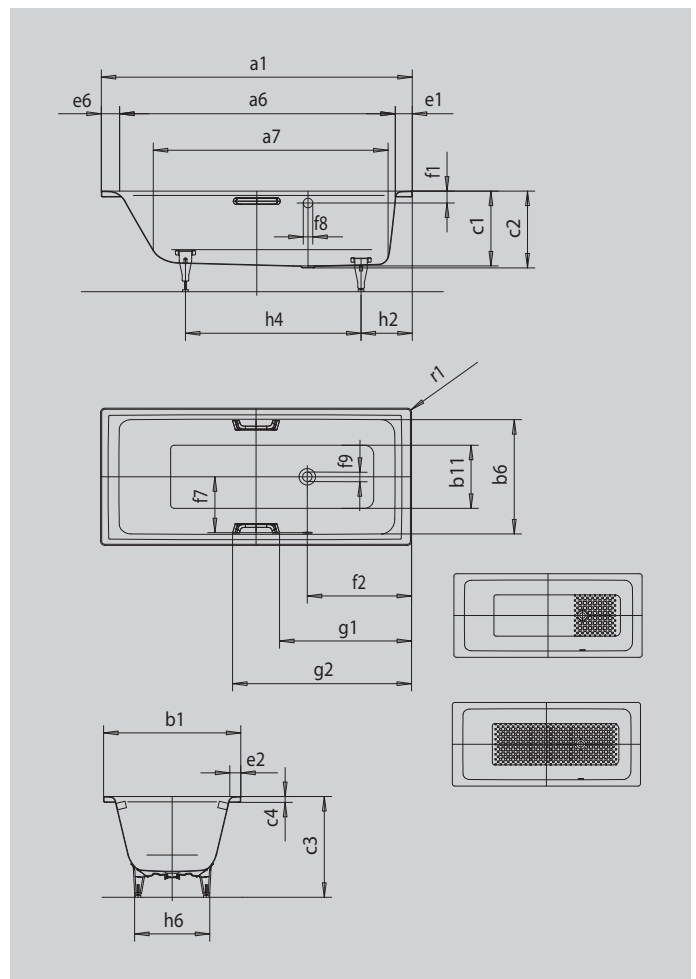

# PURO/PURO STAR WITH SIDE OVERFLOW

- straightlined, purist design
- classic four-cornered model
- one-seater bath with side overflow
- perfect match for the PURO model range
- made of KALDEWEI steel enamel

Similar illustration

Model		657
External length	a <sub>1</sub>	1800 mm
Internal length (top)	a <sub>6</sub>	1610 mm
Internal length (bottom)	a <sub>7</sub>	1380 mm
External width	b <sub>1</sub>	800 mm
Internal width (top)	b <sub>6</sub>	680 mm
Internal width (bottom)	b <sub>11</sub>	510 mm
Depth inside	c <sub>1</sub>	410 mm
Depth incl. waste hole	c <sub>2</sub>	420 mm
Height with feet	c <sub>3</sub>	551 - 571 mm
Height of rim	c <sub>4</sub>	32 mm
Width of rim (foot end; long side; head end)	e <sub>1</sub> ; e <sub>2</sub> ; e <sub>6</sub>	90; 60; 100 mm
Distance top edge to centre of overflow hole	f <sub>1</sub>	70 mm
Distance bath edge to centre of waste hole	f <sub>2</sub>	570 mm
Distance centre of waste hole to centre of overflow hole	f <sub>7</sub>	325 mm
Diameter of overflow hole	f <sub>8</sub>	Ø 52 mm
Diameter of waste hole	f <sub>9</sub>	Ø 52 mm
Distance foot end of bath edge to centre of foot	h <sub>2</sub>	460 mm
Distance between the feet	h <sub>4</sub>	820 mm
Width of feet max.	h <sub>6</sub>	485 mm
External radius	r <sub>1</sub>	8 mm
Water volume		170 l
Net weight		57 kg
Anti-slip		396 x 396 mm
Full anti-slip		1165 x 396 mm