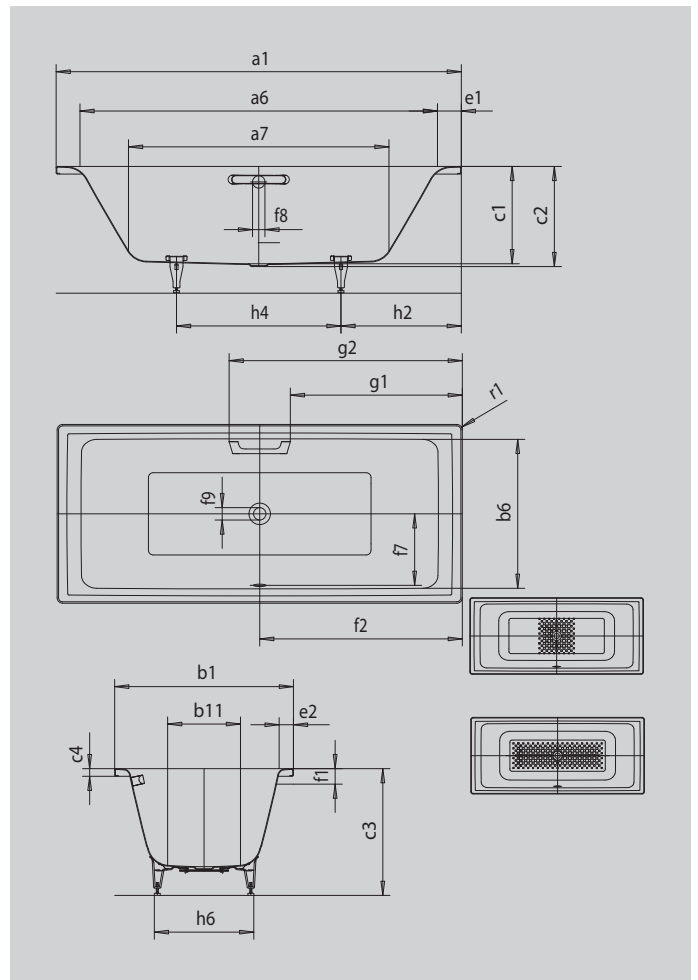

# PURO DUO

- straightlined, purist design
- classic four-cornered model
- perfect match for the PURO model range
- bathing with a friend: two identical back rests and centrally positioned waste
- made of KALDEWEI steel enamel

Similar illustration

Model		665
External length	a <sub>1</sub>	1900 mm
Internal length (top)	a <sub>6</sub>	1700 mm
Internal length (bottom)	a <sub>7</sub>	1330 mm
External width	b <sub>1</sub>	900 mm
Internal width (top)	b <sub>6</sub>	780 mm
Internal width (bottom)	b <sub>11</sub>	615 mm
Depth inside	c <sub>1</sub>	410 mm
Depth incl. waste hole	c <sub>2</sub>	420 mm
Height with feet	c <sub>3</sub>	540 - 575 mm
Height of rim	c <sub>4</sub>	32 mm
Width of rim (foot end; long side)	e <sub>1</sub> ; e <sub>2</sub>	100; 60 mm
Distance top edge to centre of overflow hole	f <sub>1</sub>	65 mm
Distance bath edge to centre of waste hole	f <sub>2</sub>	950 mm
Distance centre of waste hole to centre of overflow hole	f <sub>7</sub>	380 mm
Diameter of overflow hole	f <sub>8</sub>	Ø 52 mm
Diameter of waste hole	f <sub>9</sub>	Ø 52 mm
Distance bath edge (foot end) to start of grip	g <sub>1</sub>	822 mm
Distance bath edge (foot end) to end of grip	g <sub>2</sub>	1078 mm
Distance foot end of bath edge to centre of foot	h <sub>2</sub>	585 mm
Distance between the feet	h <sub>4</sub>	730 mm
Width of feet max.	h <sub>6</sub>	605 mm
External radius	r <sub>1</sub>	23 mm
Water volume		217 l
Net weight		61 kg
Anti-slip		348 x 348 mm
Full anti-slip		1020 x 396 mm