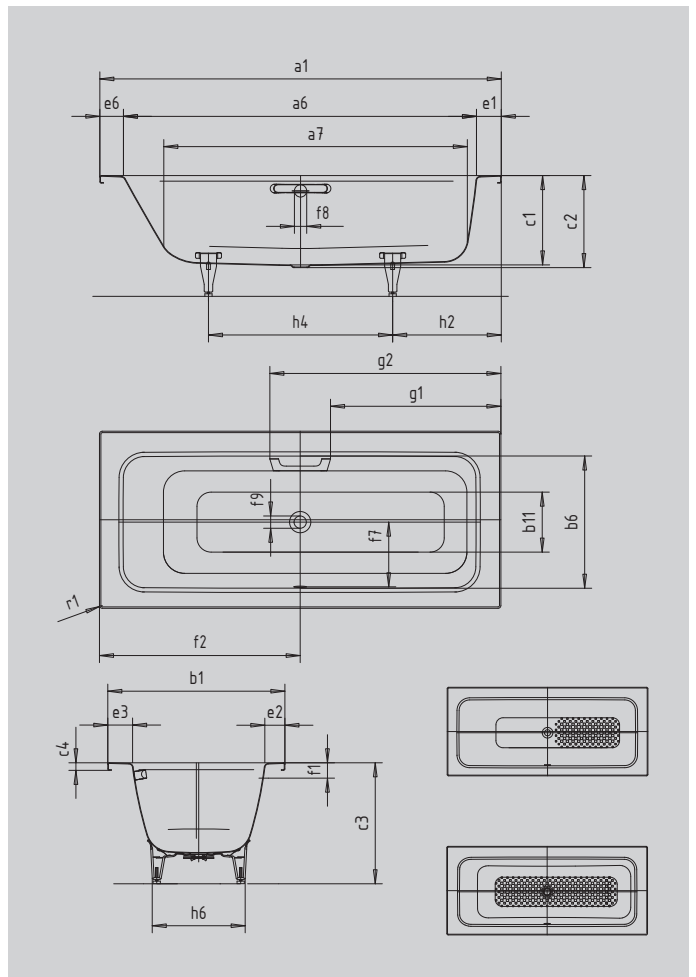

PURO SET WIDE RIGHT

- unique bathtub sensibly accommodates different needs and desires in a single solution
- combi-bath suitable for bathing and showering
- clean, minimalist rectangular bathtub with reduced edges
- the centrally located waste and overflow fitting keeps the sense of balance through symmetry
- perfect match for the PURO model range
- backrest to one end provides plenty of space for sitting or relaxed bathing
- steep sides ensure a generously dimensioned interior allowing freedom of movement thanks to the centrally positioned waste
- the reduced depth makes it easier to get in and out of the tub and saves on water consumption.

Similar illustration

Model		667
External length	a ₁	1700 mm
Internal length (top)	a ₆	1495 mm
Internal length (bottom)	a ₇	1300 mm
External width	b ₁	750 mm
Internal width (top)	b ₆	560 mm
Internal width (bottom)	b ₁₁	435 mm
Depth inside	c ₁	380 mm
Depth incl. waste hole	c ₂	390 mm
Height with feet	c ₃	520 - 553 mm
Height of rim	c ₄	32 mm
Width of rim long side	e ₃	105 mm
Width of rim (foot end; long side; head end)	e ₁ ; e ₂ ; e ₆	105; 85; 100 mm
Distance top edge to centre of overflow hole	f ₁	70 mm
Distance bath edge to centre of waste hole	f ₂	850 mm
Distance centre of waste hole to centre of overflow hole	f ₇	270 mm
Diameter of overflow hole	f ₈	Ø 52 mm
Diameter of waste hole	f ₉	Ø 52 mm
Distance bath edge (foot end) to start of grip	g ₁	722 mm
Distance bath edge (foot end) to end of grip	g ₂	978 mm
Distance foot end of bath edge to centre of foot	h ₂	398 mm
Distance between the feet	h ₄	754 mm
Width of feet max.	h ₆	393 mm
External radius	r ₁	12 mm
Water volume		93 l
Net weight		50 kg
Anti-slip		540 x 252 mm
Full anti-slip		1020 x 252 mm