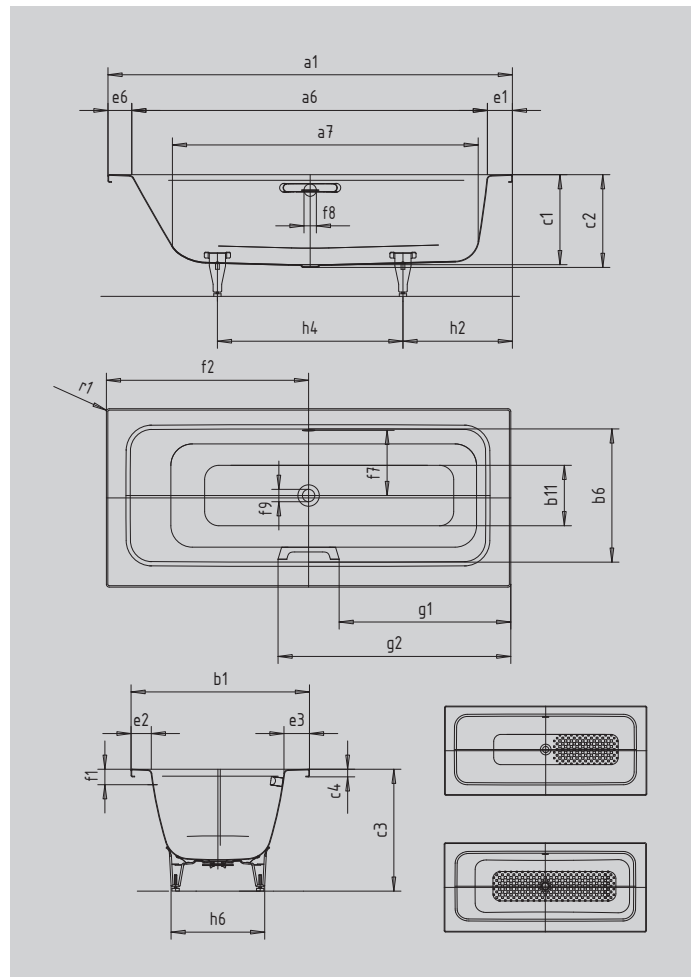

PURO SET WIDE LEFT

- unique bathtub sensibly accommodates different needs and desires in a single solution
- combi-bath suitable for bathing and showering
- clean, minimalist rectangular bathtub with reduced edges
- the centrally located waste and overflow fitting keeps the sense of balance through symmetry
- perfect match for the PURO model range
- backrest to one end provides plenty of space for sitting or relaxed bathing
- steep sides ensure a generously dimensioned interior allowing freedom of movement thanks to the centrally positioned waste
- the reduced depth makes it easier to get in and out of the tub and saves on water consumption.

Similar illustration

Model		668
External length	a ₁	1700 mm
Internal length (top)	a ₆	1495 mm
Internal length (bottom)	a ₇	1300 mm
External width	b ₁	750 mm
Internal width (top)	b ₆	560 mm
Internal width (bottom)	b ₁₁	435 mm
Depth inside	c ₁	380 mm
Depth incl. waste hole	c ₂	390 mm
Height with feet	c ₃	520 - 553 mm
Height of rim	c ₄	32 mm
Width of rim long side	e ₃	105 mm
Width of rim (foot end; long side; head end)	e ₁ ; e ₂ ; e ₆	105; 85; 100 mm
Distance top edge to centre of overflow hole	f ₁	70 mm
Distance bath edge to centre of waste hole	f ₂	850 mm
Distance centre of waste hole to centre of overflow hole	f ₇	270 mm
Diameter of overflow hole	f ₈	Ø 52 mm
Diameter of waste hole	f ₉	Ø 52 mm
Distance bath edge (foot end) to start of grip	g ₁	722 mm
Distance bath edge (foot end) to end of grip	g ₂	978 mm
Distance foot end of bath edge to centre of foot	h ₂	398 mm
Distance between the feet	h ₄	754 mm
Width of feet max.	h ₆	393 mm
External radius	r ₁	12 mm
Water volume		93 l
Net weight		50 kg
Anti-slip		540 x 252 mm
Full anti-slip		1020 x 252 mm