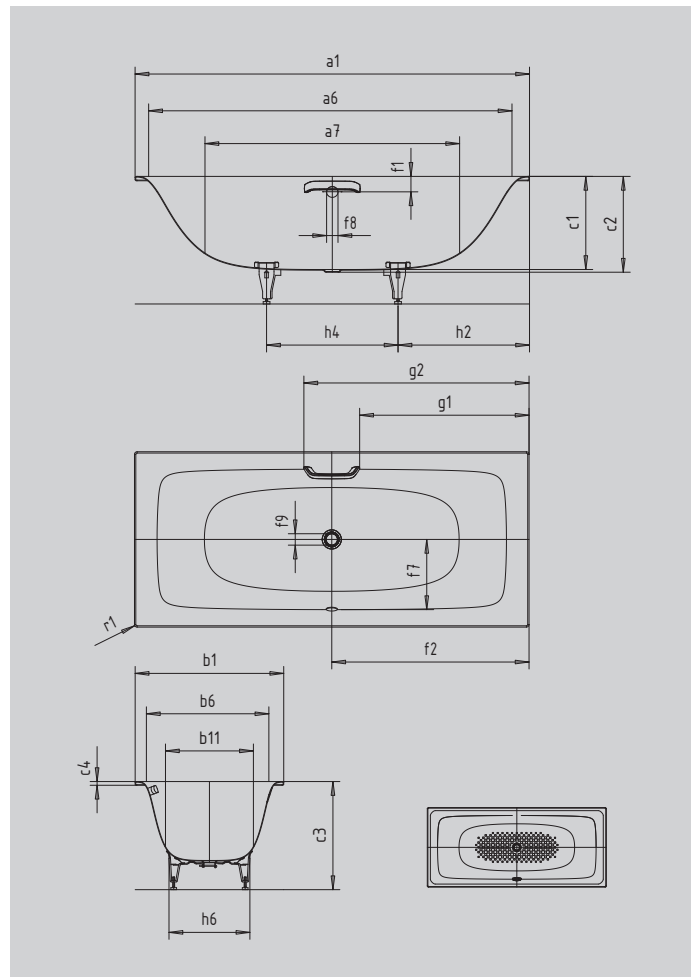

SILENIO

- flowing form integrates harmoniously in your bathroom
- its ergonomically fluid interior is designed for relaxed bathing
- versatile for any installation situation
- also available with grip on one side
- bathing with a friend: two identical back rests and centrally positioned waste
- made of KALDEWEI steel enamel
- designed by Anke Salomon

Similar illustration

Model		676
External length	a ₁	1800 mm
Internal length (top)	a ₆	1676 mm
Internal length (bottom)	a ₇	1162 mm
External width	b ₁	800 mm
Internal width (top)	b ₆	676 mm
Internal width (bottom)	b ₁₁	473 mm
Depth inside	c ₁	425 mm
Depth incl. waste hole	c ₂	435 mm
Height with feet	c ₃	570 - 605 mm
Height of rim	c ₄	20 mm
Distance top edge to centre of overflow hole	f ₁	70 mm
Distance bath edge to centre of waste hole	f ₂	900 mm
Distance centre of waste hole to centre of overflow hole	f ₇	320 mm
Diameter of overflow hole	f ₈	Ø 52 mm
Diameter of waste hole	f ₉	Ø 52 mm
Distance bath edge (foot end) to start of grip	g ₁	772 mm
Distance bath edge (foot end) to end of grip	g ₂	1028 mm
Distance foot end of bath edge to centre of foot	h ₂	595 mm
Distance between the feet	h ₄	610 mm
Width of feet max.	h ₆	360 mm
External radius	r ₁	12 mm
Water volume		140 l
Net weight		50 kg
Full anti-slip		828 x 300 mm