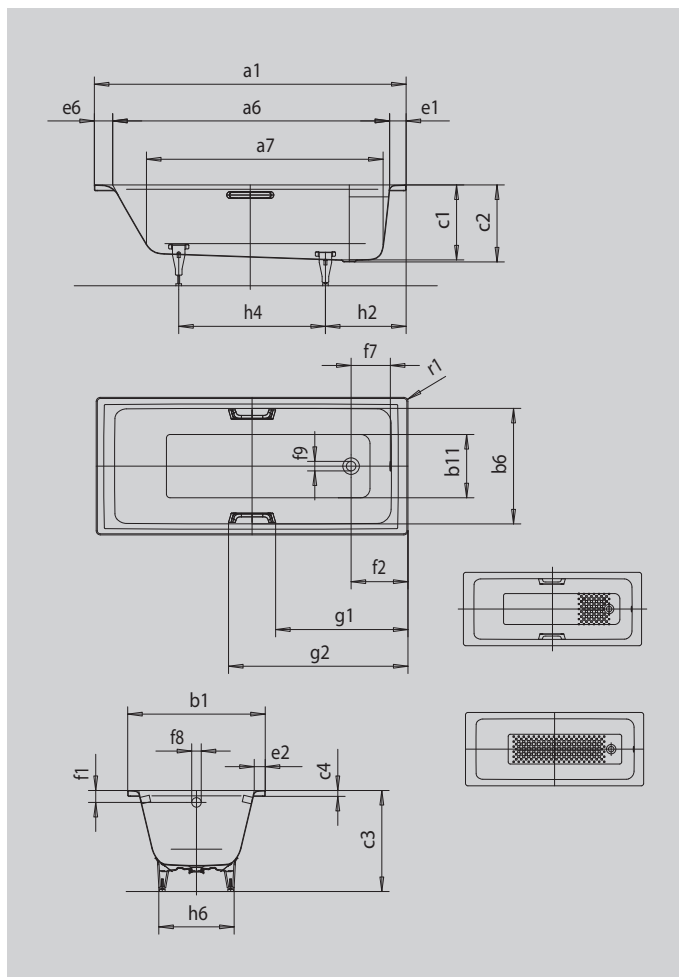

PURO PURO STAR

- straightlined, purist design
- classic four-cornered model
- one-seater bath with waste at foot end
- perfect match for the PURO model range
- made of KALDEWEI steel enamel

Similar illustration

Model		683
External length	a ₁	1600 mm
Internal length (top)	a ₆	1410 mm
Internal length (bottom)	a ₇	1180 mm
External width	b ₁	700 mm
Internal width (top)	b ₆	580 mm
Internal width (bottom)	b ₁₁	410 mm
Depth inside	c ₁	410 mm
Depth incl. waste hole	c ₂	420 mm
Height with feet	c ₃	552 - 572 mm
Height of rim	c ₄	32 mm
Width of rim (foot end; long side; head end)	e ₁ ; e ₂ ; e ₆	90; 60; 100 mm
Distance top edge to centre of overflow hole	f ₁	65 mm
Distance bath edge to centre of waste hole	f ₂	310 mm
Distance centre of waste hole to centre of overflow hole	f ₇	214 mm
Diameter of overflow hole	f ₈	Ø 52 mm
Diameter of waste hole	f ₉	Ø 52 mm
Distance foot end of bath edge to centre of foot	h ₂	435 mm
Distance between the feet	h ₄	705 mm
Width of feet max.	h ₆	410 mm
External radius	r ₁	8 mm
Water volume		105 l
Net weight		46 kg
Anti-slip		300 x 300 mm
Full anti-slip		708 x 252 mm