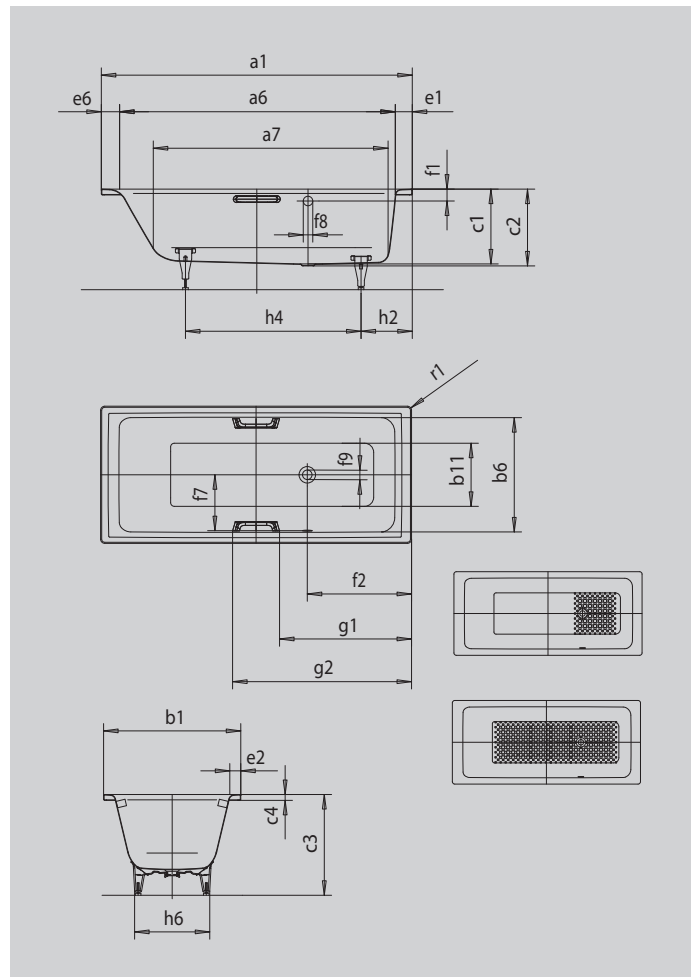

# PURO/PURO STAR WITH SIDE OVERFLOW

- straightlined, purist design
- classic four-cornered model
- one-seater bath with side overflow
- perfect match for the PURO model range
- made of KALDEWEI steel enamel

Similar illustration

Model		684
External length	a <sub>1</sub>	1600 mm
Internal length (top)	a <sub>6</sub>	1410 mm
Internal length (bottom)	a <sub>7</sub>	1180 mm
External width	b <sub>1</sub>	700 mm
Internal width (top)	b <sub>6</sub>	580 mm
Internal width (bottom)	b <sub>11</sub>	410 mm
Depth inside	c <sub>1</sub>	410 mm
Depth incl. waste hole	c <sub>2</sub>	420 mm
Height with feet	c <sub>3</sub>	552 - 572 mm
Height of rim	c <sub>4</sub>	32 mm
Width of rim (foot end; long side; head end)	e <sub>1</sub> ; e <sub>2</sub> ; e <sub>6</sub>	90; 60; 100 mm
Distance top edge to centre of overflow hole	f <sub>1</sub>	70 mm
Distance bath edge to centre of waste hole	f <sub>2</sub>	570 mm
Distance centre of waste hole to centre of overflow hole	f <sub>7</sub>	275 mm
Diameter of overflow hole	f <sub>8</sub>	Ø 52 mm
Diameter of waste hole	f <sub>9</sub>	Ø 52 mm
Distance foot end of bath edge to centre of foot	h <sub>2</sub>	435 mm
Distance between the feet	h <sub>4</sub>	705 mm
Width of feet max.	h <sub>6</sub>	410 mm
External radius	r <sub>1</sub>	23 mm
Water volume		105 l
Net weight		45 kg
Anti-slip		300 x 300 mm
Full anti-slip		708 x 252 mm