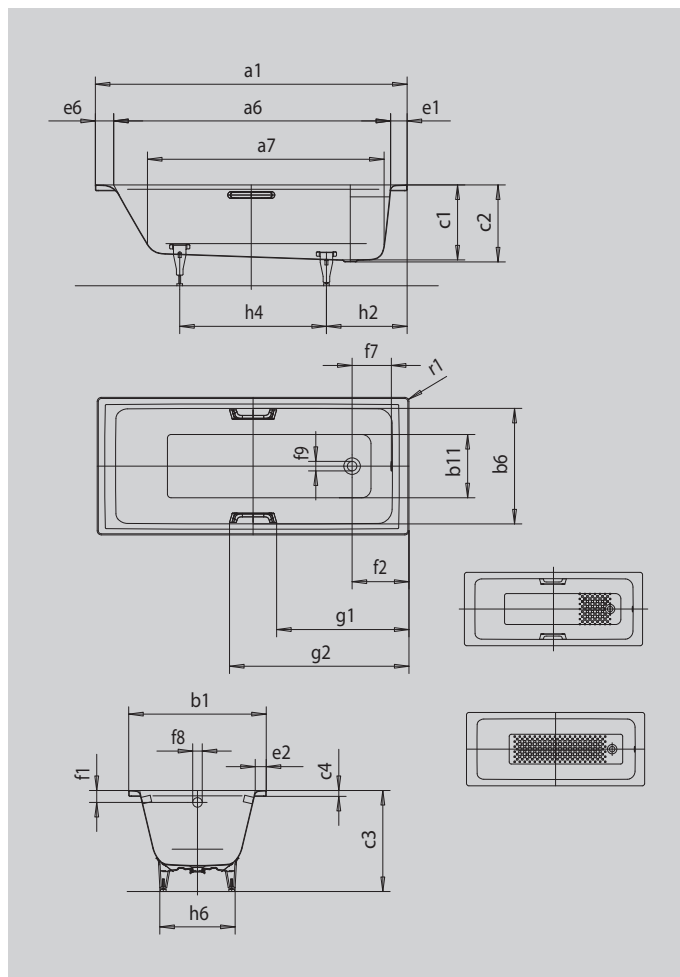

PURO

PURO STAR

- straightlined, purist design
- classic four-cornered model
- one-seater bath with waste at foot end
- perfect match for the PURO model range
- made of KALDEWEI steel enamel

Similar illustration

Model		689
External length	a ₁	1700 mm
Internal length (top)	a ₆	1510 mm
Internal length (bottom)	a ₇	1280 mm
External width	b ₁	700 mm
Internal width (top)	b ₆	580 mm
Internal width (bottom)	b ₁₁	410 mm
Depth inside	c ₁	410 mm
Depth incl. waste hole	c ₂	420 mm
Height with feet	c ₃	555 - 565 mm
Height of rim	c ₄	32 mm
Width of rim (foot end; long side; head end)	e ₁ ; e ₂ ; e ₆	90; 60; 100 mm
Distance top edge to centre of overflow hole	f ₁	65 mm
Distance bath edge to centre of waste hole	f ₂	310 mm
Distance centre of waste hole to centre of overflow hole	f ₇	214 mm
Diameter of overflow hole	f ₈	Ø 52 mm
Diameter of waste hole	f ₉	Ø 52 mm
Distance bath edge (foot end) to start of grip	g ₁	721 mm
Distance bath edge (foot end) to end of grip	g ₂	979 mm
Distance foot end of bath edge to centre of foot	h ₂	445 mm
Distance between the feet	h ₄	755 mm
Width of feet max.	h ₆	420 mm
External radius	r ₁	23 mm
Water volume		122 l
Net weight		48 kg
Anti-slip		300 x 300 mm
Full anti-slip		876 x 252 mm